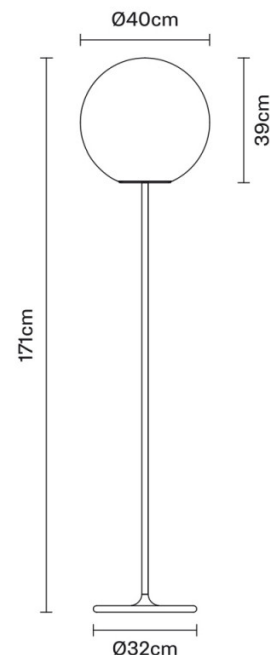

PRODUCT SPECIFICATION

Light Source: 1 x Max 150W E27 (excluded)

IP Code: 40

Dimming: In-line on/off switch on the cable.

Dimensions: Shade: Ø40cm
Shade Height: 39cm
Full Height: 171cm

For all sales and technical enquiries, please contact: