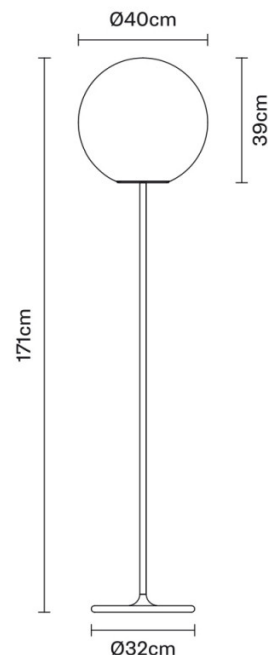

PRODUCT SPECIFICATION

Light Source: 1 x Max 150W E27 (excluded)

IP Code: 40

Dimming: In-line on/off switch on the cable.

Dimensions: Shade: Ø40cm
Shade Height: 39cm
Full Height: 171cm

For all sales and technical enquiries, please contact: