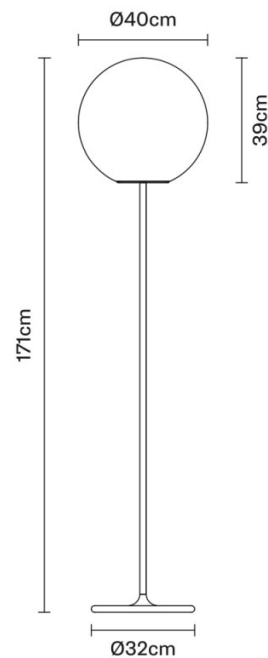

PRODUCT SPECIFICATION

Light Source: 1 x Max 150W E27 (excluded)

IP Code: 40

Dimming: In-line on/off switch on the cable.

Dimensions: Shade: Ø40cm
Shade Height: 39cm
Full Height: 171cm

For all sales and technical enquiries, please contact: