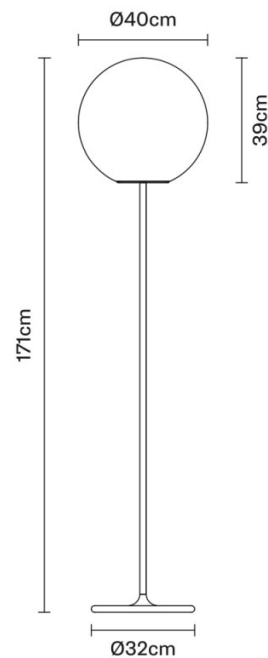

PRODUCT SPECIFICATION

Light Source: 1 x Max 150W E27 (excluded)

IP Code: 40

Dimming: In-line on/off switch on the cable.

Dimensions: Shade: Ø40cm
Shade Height: 39cm
Full Height: 171cm