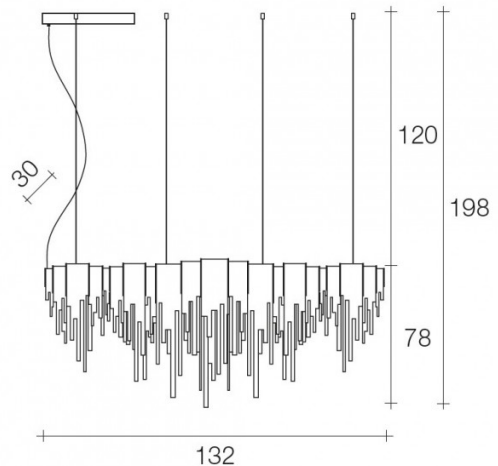

Terzani Volver LED Linear Suspension Light

LA6515

SOURCE: <https://www.davidvillagelighting.co.uk/product/Terzani-Volver-LED-Linear-Suspension-Light/13382>

PRODUCT DESCRIPTION

Designer: Studio 14

Terzani Volver Linear Suspension Light

PRODUCT SPECIFICATION

- Light Source:** 45W, 3000K, 53000 lumens
- IP Code:** 20
- Dimming:** Dimmable via 0-10V dimming systems. Please consult your electrician, additional wiring may be required on site.
- Dimensions:** Width: 132cm
Height: 78cm
Depth: 30cm
Drop Height: 120cm