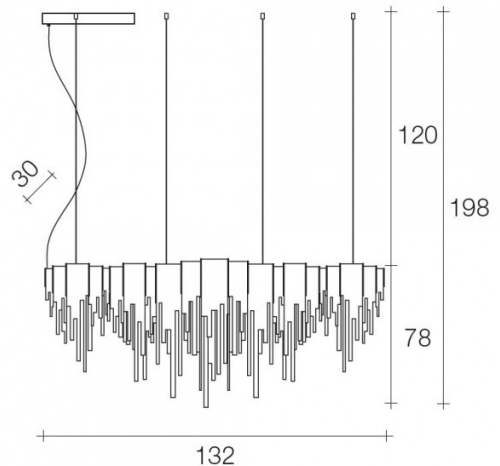

Terzani Volver LED Linear Suspension Light

LA6515

SOURCE: <https://www.davidvillagelighting.co.uk/product/Terzani-Volver-LED-Linear-Suspension-Light/13382>

PRODUCT DESCRIPTION

Designer: Studio 14

Terzani Volver Linear Suspension Light

PRODUCT SPECIFICATION

- Light Source:** 45W, 3000K, 53000 lumens
- IP Code:** 20
- Dimming:** Dimmable via 0-10V dimming systems. Please consult your electrician, additional wiring may be required on site.
- Dimensions:** Width: 132cm
Height: 78cm
Depth: 30cm
Drop Height: 120cm