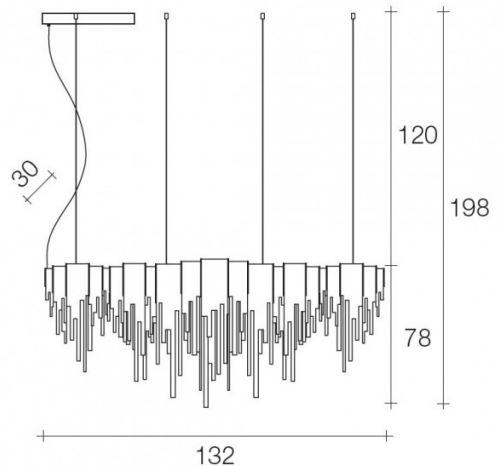

## PRODUCT SPECIFICATION

- Light Source:** 45W, 3000K, 53000 lumens
- IP Code:** 20
- Dimming:** Dimmable via 0-10V dimming systems. Please consult your electrician, additional wiring may be required on site.
- Dimensions:** Width: 132cm  
Height: 78cm  
Depth: 30cm  
Drop Height: 120cm