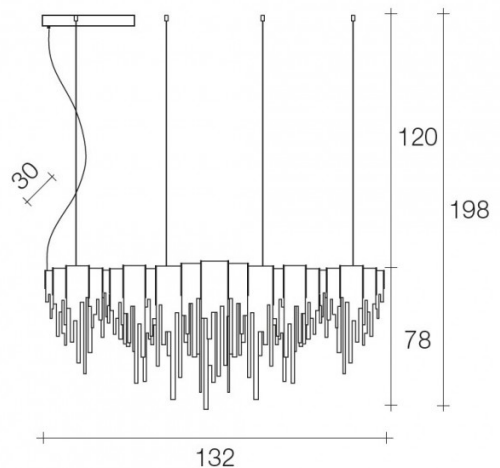

PRODUCT SPECIFICATION

- Light Source:** 45W, 3000K, 53000 lumens
- IP Code:** 20
- Dimming:** Dimmable via 0-10V dimming systems. Please consult your electrician, additional wiring may be required on site.
- Dimensions:** Width: 132cm
Height: 78cm
Depth: 30cm
Drop Height: 120cm