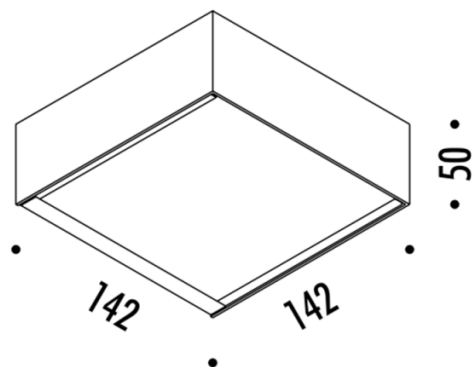

Toast Wall Light is also available in an LED version - [Davide Groppi Toast LED Wall Light](#).

PRODUCT SPECIFICATION

Light Source: 1x max 100W, R7s (excluded)

IP Code: 20

Dimming: Non-dimmable

Dimensions: Width: 14.2cm
Length: 14.2cm
Height: 5cm