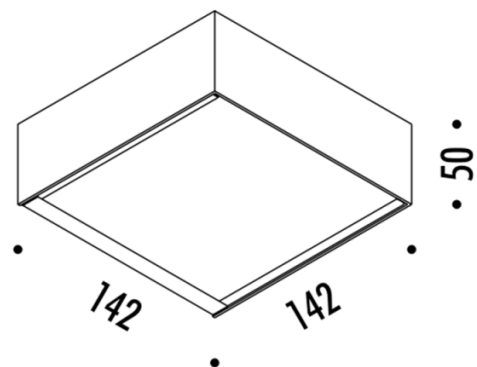

Toast Wall Light is also available in an LED version - [Davide Groppi Toast LED Wall Light](#).

PRODUCT SPECIFICATION

Light Source: 1x max 100W, R7s (excluded)

IP Code: 20

Dimming: Non-dimmable

Dimensions: Width: 14.2cm
Length: 14.2cm
Height: 5cm