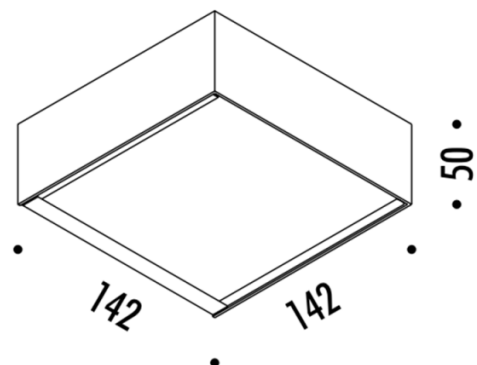

Toast Wall Light is also available in an LED version - [Davide Groppi Toast LED Wall Light](#).

PRODUCT SPECIFICATION

Light Source: 1x max 100W, R7s (excluded)

IP Code: 20

Dimming: Non-dimmable

Dimensions: Width: 14.2cm
Length: 14.2cm
Height: 5cm