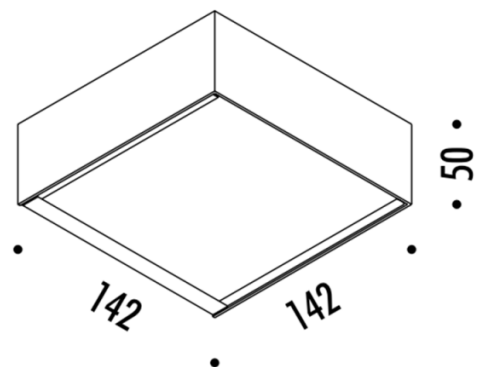

Toast Wall Light is also available in an LED version - [Davide Groppi Toast LED Wall Light](#).

PRODUCT SPECIFICATION

- Light Source:** 1x max 100W, R7s (excluded)
- IP Code:** 20
- Dimming:** Non-dimmable
- Dimensions:** Width: 14.2cm
Length: 14.2cm
Height: 5cm