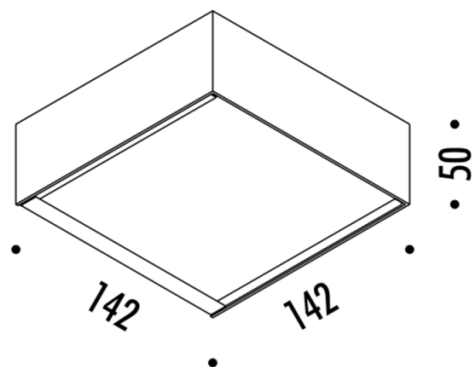

## PRODUCT SPECIFICATION

**Light Source:** 1x max 100W, R7s (excluded)

**IP Code:** 20

**Dimming:** Non-dimmable

**Dimensions:** Width: 14.2cm  
Length: 14.2cm  
Height: 5cm

**For all sales and technical enquiries, please contact:**