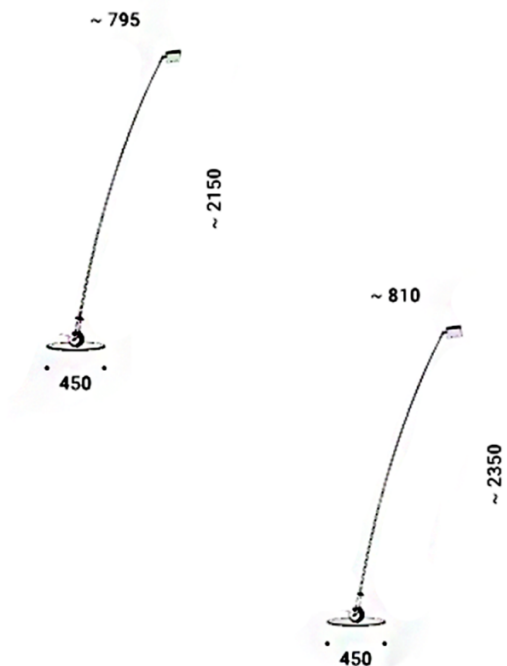

## PRODUCT SPECIFICATION

**Light Source:** 18W, 3000K, 1430 Lumens

**IP Code:** 20

**Dimming:** In line dimmer included on cable

**Dimensions:** **Small**

Height: 215cm

Base: Ø 45cm

**Large**

Height: 235cm

Base: Ø 45cm

Cable Length: 250cm

**For all sales and technical enquiries, please contact:**

+44 (0)114 263 4266

[info@davidvillagelighting.co.uk](mailto:info@davidvillagelighting.co.uk)

[www.davidvillagelighting.co.uk](http://www.davidvillagelighting.co.uk)