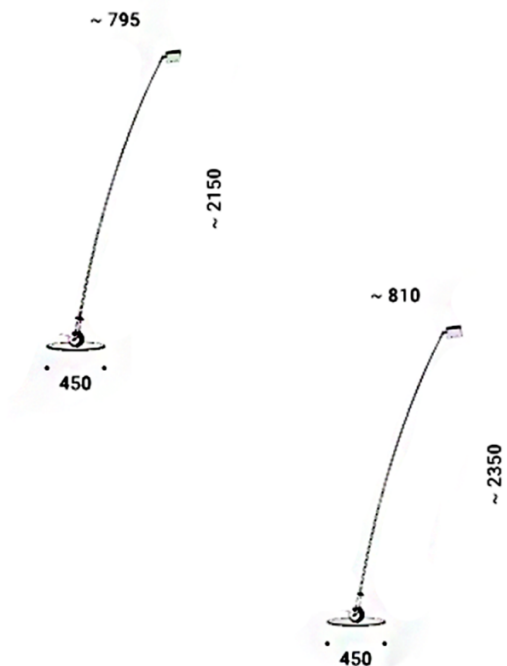

## PRODUCT SPECIFICATION

**Light Source:** 18W, 3000K, 1430 Lumens

**IP Code:** 20

**Dimming:** In line dimmer included on cable

**Dimensions: Small**

Height: 215cm

Base: Ø 45cm

**Large**

Height: 235cm

Base: Ø 45cm

Cable Length: 250cm

**For all sales and technical enquiries, please contact:**

+44 (0)114 263 4266

[info@davidvillagelighting.co.uk](mailto:info@davidvillagelighting.co.uk)

[www.davidvillagelighting.co.uk](http://www.davidvillagelighting.co.uk)