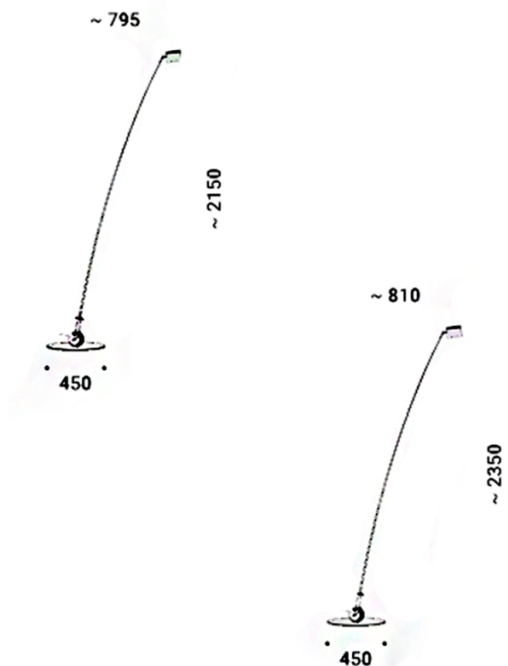

## PRODUCT SPECIFICATION

**Light Source:** 18W, 3000K, 1430 Lumens

**IP Code:** 20

**Dimming:** In line dimmer included on cable

**Dimensions:** **Small**

Height: 215cm

Base: Ø 45cm

**Large**

Height: 235cm

Base: Ø 45cm

Cable Length: 250cm

**For all sales and technical enquiries, please contact:**

+44 (0)114 263 4266

[info@davidvillagelighting.co.uk](mailto:info@davidvillagelighting.co.uk)

[www.davidvillagelighting.co.uk](http://www.davidvillagelighting.co.uk)