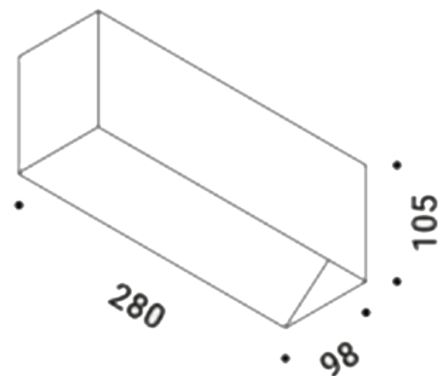

PRODUCT SPECIFICATION

- Light Source:** 1 x 17.5W LED R7s (excluded)
- IP Code:** 20
- Dimming:** Dimmable via mains phase dimming
- Dimensions:** Width: 28cm
Height: 10.5cm
Depth: 9.8cm

For all sales and technical enquiries, please contact: