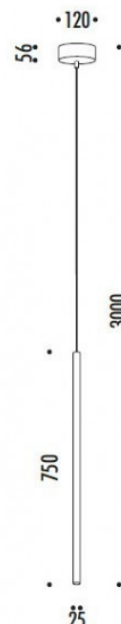

daide groppi

Daide Groppi Miss 1 LED Suspension

LA6460

SOURCE: <https://www.davidvillagelighting.co.uk/product/Daive-Groppi-Miss-1-LED-Suspension/13375>

PRODUCT DESCRIPTION

Designer: Davide Groppi

Daide Groppi Miss 1 LED Pendant

Daide Groppi designed the Miss 1 LED Pendant Light. The stunning suspension creates a magical atmosphere in any room, whether residential or commercial. With its tubular structure, the pendant is suspended from the ceiling by a barely visible wire, giving the illusion of floating lights. Miss 1 LED Suspension has a minimalistic yet versatile design which creates a stunning visual feature.

Miss 1 LED Suspension Light can be displayed in a cluster for an aesthetically pleasing visual or independently for a subtle and warm presence. Miss 1 uses a modern lighting solution that utilises LED technology which is housed at the bottom of the tube for an even downward light dispersal. Providing direct light, Miss can be used above a dining table or kitchen island.

PRODUCT SPECIFICATION

Light Source: 4W, 3000K, 420 Lumens

IP Code: 20

Dimming: Non-Dimmable

Dimensions: Ceiling Canopy: 2.8 x 12cm
Diameter: Ø 2.5cm
Cable: 300cm
Height: 75cm

For all sales and technical enquiries, please contact: