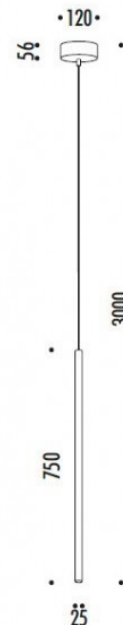

daide groppi

Daide Groppi Miss 1 LED Suspension

LA6460

SOURCE: <https://www.davidvillagelighting.co.uk/product/Daive-Groppi-Miss-1-LED-Suspension/13375>

PRODUCT DESCRIPTION

Designer: Davide Groppi

Daide Groppi Miss 1 LED Pendant

Daide Groppi designed the Miss 1 LED Pendant Light. The stunning suspension creates a magical atmosphere in any room, whether residential or commercial. With its tubular structure, the pendant is suspended from the ceiling by a barely visible wire, giving the illusion of floating lights. Miss 1 LED Suspension has a minimalistic yet versatile design which creates a stunning visual feature.

Miss 1 LED Suspension Light can be displayed in a cluster for an aesthetically pleasing visual or independently for a subtle and warm presence. Miss 1 uses a modern lighting solution that utilises LED technology which is housed at the bottom of the tube for an even downward light dispersal. Providing direct light, Miss can be used above a dining table or kitchen island.

PRODUCT SPECIFICATION

- Light Source:** 4W, 3000K, 420 Lumens
IP Code: 20
Dimming: Non-Dimmable
Dimensions: Ceiling Canopy: 2.8 x 12cm
 Diameter: Ø 2.5cm
 Cable: 300cm
 Height: 75cm

For all sales and technical enquiries, please contact: