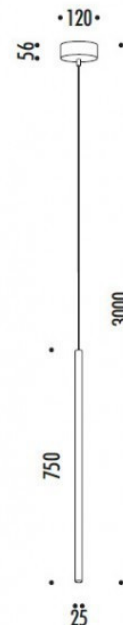

### Daide Groppi Miss 1 LED Pendant

Daide Groppi designed the Miss 1 LED Pendant Light. The stunning suspension creates a magical atmosphere in any room, whether residential or commercial. With its tubular structure, the pendant is suspended from the ceiling by a barely visible wire, giving the illusion of floating lights. Miss 1 LED Suspension has a minimalistic yet versatile design which creates a stunning visual feature.

## PRODUCT SPECIFICATION

- Light Source:** 4W, 3000K, 420 Lumens
- IP Code:** 20
- Dimming:** Non-Dimmable
- Dimensions:** Ceiling Canopy: 2.8 x 12cm  
Diameter: Ø 2.5cm  
Cable: 300cm  
Height: 75cm

**For all sales and technical enquiries, please contact:**