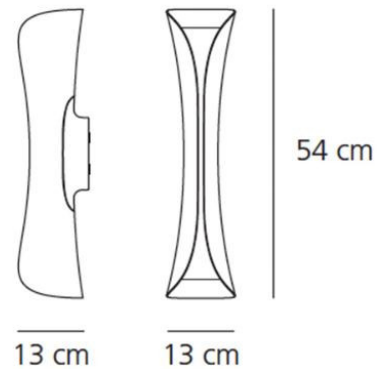

## PRODUCT SPECIFICATION

**Light Source:** 2 x 10W GU10 LED dimmable (included)

**IP Code:** 20

**Dimming:** Dimmable via mains phase dimming.

**Dimensions:** 54 cm height  
13 cm width  
13 cm depth

For all sales and technical enquiries, please contact: