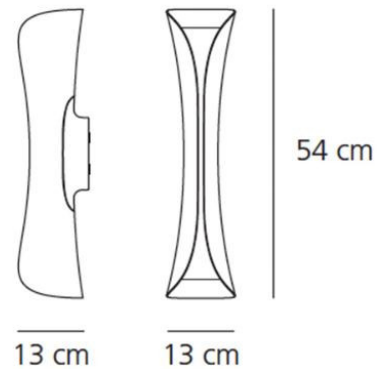

For all sales and technical enquiries, please contact:

+44 (0)114 263 4266

info@davidvillagelighting.co.uk

www.davidvillagelighting.co.uk