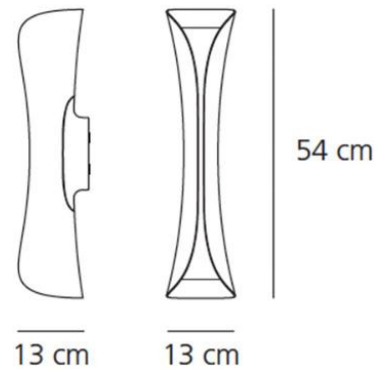

Artemide

Artemide Cadmo Wall Light

LA6508

SOURCE: <https://www.davidvillagelighting.co.uk/product/Artemide-Cadmo-Wall-Light/13368>

PRODUCT DESCRIPTION

Designer: Karim Rashid

Cadmo Wall Light by Artemide

Part of the Cadmo collection, designed by Karim Rashid, that includes the Red Dot Award winning floor lamp. Made with an ABS panel, that protects and emits an indirect and diffused light. The light takes two GU10 LED bulbs, and you can dim the light via mains phase dimming. Cadmo wall light is available in a black/white or white colour that can suit any interior. The design also won the iF Product Design Award (2010).

PRODUCT SPECIFICATION

Light Source: 2 x 10W GU10 LED dimmable (included)

IP Code: 20

Dimming: Dimmable via mains phase dimming.

Dimensions: 54 cm height
13 cm width
13 cm depth

For all sales and technical enquiries, please contact: