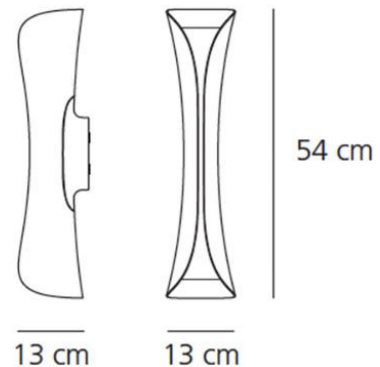

Artemide

Artemide Cadmo Wall Light

LA6508

SOURCE: <https://www.davidvillagelighting.co.uk/product/Artemide-Cadmo-Wall-Light/13368>

PRODUCT DESCRIPTION

Designer: Karim Rashid

Cadmo Wall Light by Artemide

Part of the Cadmo collection, designed by Karim Rashid, that includes the Red Dot Award winning floor lamp. Made with an ABS panel, that protects and emits an indirect and diffused light. The light takes two GU10 LED bulbs, and you can dim the light via mains phase dimming. Cadmo wall light is available in a black/white or white colour that can suit any interior. The design also won the iF Product Design Award (2010).

PRODUCT SPECIFICATION

Light Source: 2 x 10W GU10 LED dimmable (included)

IP Code: 20

Dimming: Dimmable via mains phase dimming.

Dimensions: 54 cm height
13 cm width
13 cm depth

For all sales and technical enquiries, please contact: