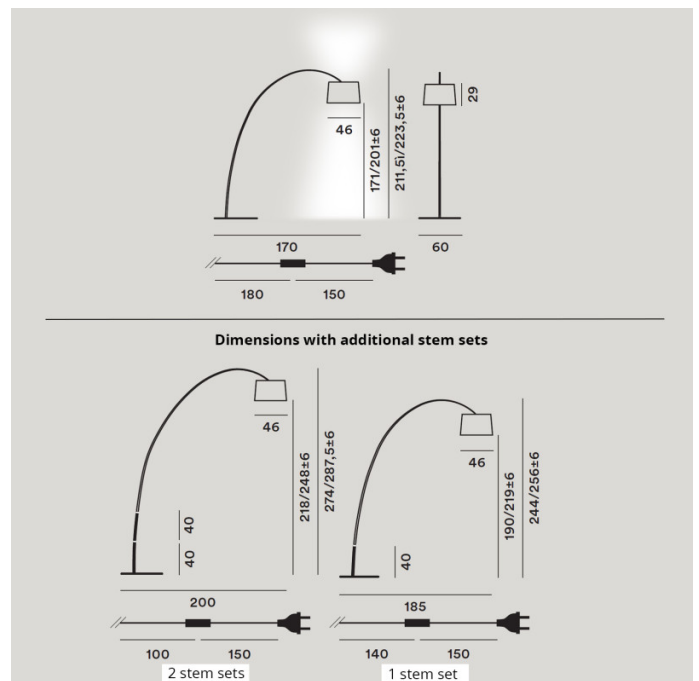

The Twiggy LED floor lamp is a dynamic and vibrant choice that can be adjusted and moved to direct the light where you need and create the atmosphere you want. The floor lamp has a slender fishing rod like stem which acts to suspend the shade and light emission away from its origin, making it the perfect choice for living space. The floor light comes with two weights which can be used to discreetly vary the height of the shade by around 20cm varying how concentrated the light emission is.

Additional Stem Sets:

An additional stem set is available for the Foscarini Twiggy Floor to expand the length of the arching stem. Please see the specification image for more information; the left image shows the Twiggy light with two additional stem sets, the right image shows the Twiggy light with one additional stem set. Please [contact us](#) for further information.

PRODUCT SPECIFICATION

Light Source: 28W, 2700K, 3840 lumens

IP Code: 20

Dimensions: Ø46cm shade
29cm shade height
Ø60cm base

170cm reach without additional stems
211cm-223cm height without additional stems