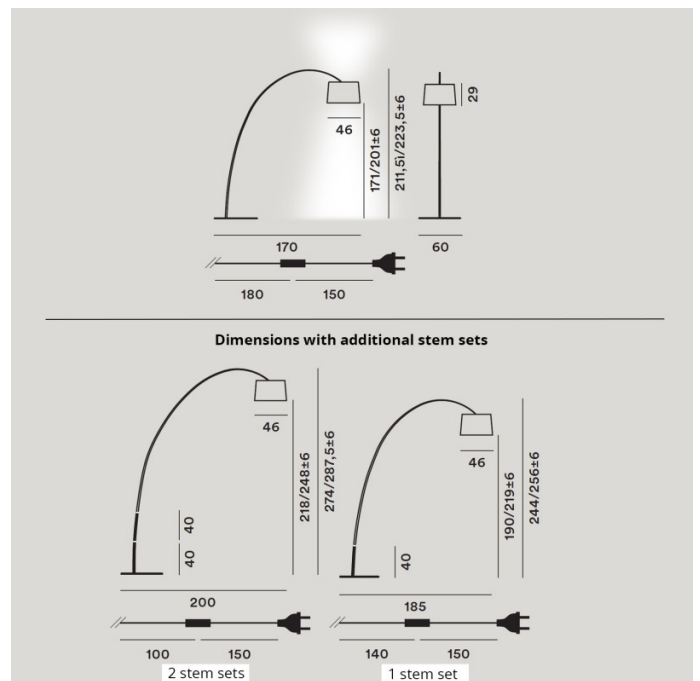

The Twiggy LED floor lamp is a dynamic and vibrant choice that can be adjusted and moved to direct the light where you need and create the atmosphere you want. The floor lamp has a slender fishing rod like stem which acts to suspend the shade and light emission away from its origin, making it the perfect choice for living space. The floor light comes with two weights which can be used to discreetly vary the height of the shade by around 20cm varying how concentrated the light emission is.

Additional Stem Sets:

An additional stem set is available for the Foscarini Twiggy Floor to expand the length of the arching stem. Please see the specification image for more information; the left image shows the Twiggy light with two additional stem sets, the right image shows the Twiggy light with one additional stem set. Please [contact us](#) for further information.

PRODUCT SPECIFICATION

Light Source: 28W, 2700K, 3840 lumens

IP Code: 20

Dimensions: Ø46cm shade
29cm shade height
Ø60cm base

170cm reach without additional stems
211cm-223cm height without additional stems