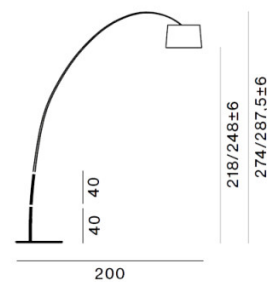

2 Additional Stem Sets: