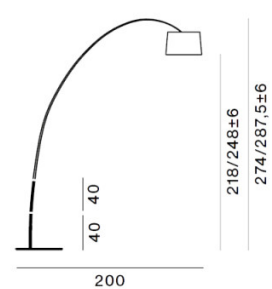

2 Additional Stem Sets: