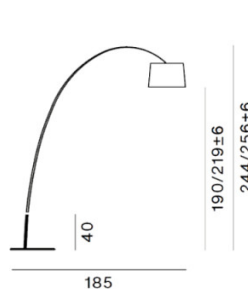

1 Additional Stem Set: