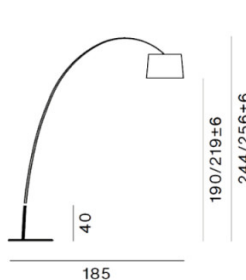

1 Additional Stem Set: