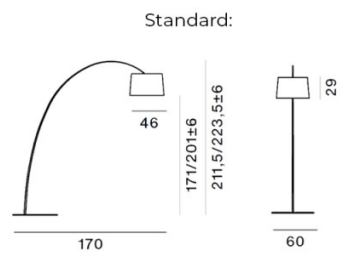

**Additional Stem Sets:**

An additional stem set is available for the Foscarini Twiggy Floor to expand the length of the arching stem. Please see the specification image for more information. Please [contact us](#) for further information and pricing.

**PRODUCT SPECIFICATION**

**Light Source:** 28W, 2700K, 3840 Lumens

**IP Code:** 20

**Dimensions:** Shade: Ø46cm  
 Shade Height: 29cm  
 Base: Ø60cm  
 Reach Without Additional Stems: 170cm  
 Height Without Additional Stems: 211cm-223cm