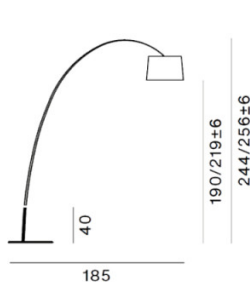

1 Additional Stem Set: