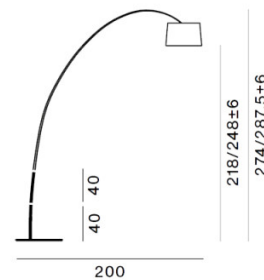

2 Additional Stem Sets: