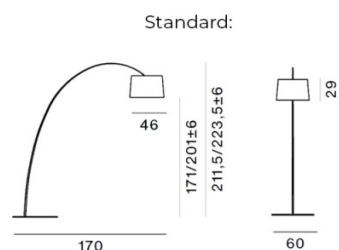

Additional Stem Sets:

An additional stem set is available for the Foscarini Twiggy Floor to expand the length of the arching stem. Please see the specification image for more information. Please [contact us](#) for further information and pricing.

PRODUCT SPECIFICATION

Light Source: 28W, 2700K, 3840 Lumens

IP Code: 20

Dimensions: Shade: Ø46cm
 Shade Height: 29cm
 Base: Ø60cm
 Reach Without Additional Stems: 170cm
 Height Without Additional Stems: 211cm-223cm