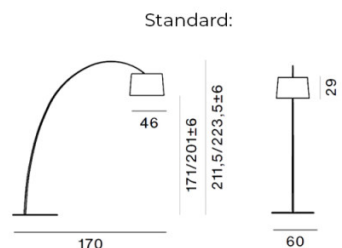

**Additional Stem Sets:**

An additional stem set is available for the Foscarini Twiggy Floor to expand the length of the arching stem. Please see the specification image for more information. Please [contact us](#) for further information and pricing.

**PRODUCT SPECIFICATION**

**Light Source:** 28W, 2700K, 3840 Lumens

**IP Code:** 20

**Dimensions:** Shade: Ø46cm  
 Shade Height: 29cm  
 Base: Ø60cm  
 Reach Without Additional Stems: 170cm  
 Height Without Additional Stems: 211cm-223cm