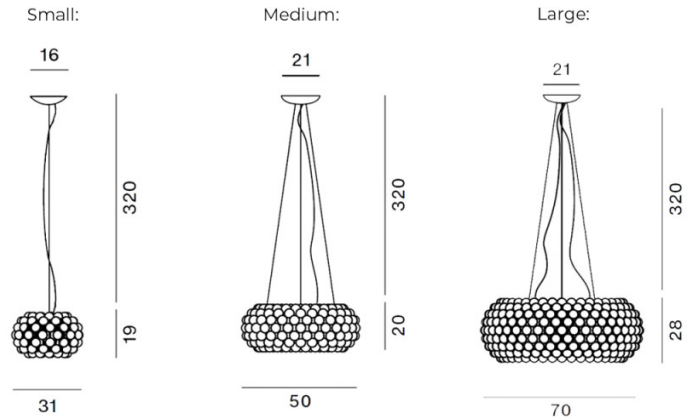

## PRODUCT SPECIFICATION

**Light Source:** **Small:** 7W, 2700K, 1000 Lumens  
**Medium:** 23W, 2700K, 3200 Lumens  
**Large:** 28W, 2700K, 3850 Lumens

**IP Code:** 20

**Dimming:** Non-Dimmable.  
or  
Dimmable via Push to Make or Dali dimming systems only. Please consult your electrician, additional wiring may be required.

**Dimensions: Small:**  
Ø31cm  
Height: 20cm  
Ceiling Canopy: Ø16cm

**Medium**  
Ø50cm  
Height: 20cm  
Ceiling Canopy: Ø21cm

**Large**  
Ø70cm  
Height: 28cm  
Ceiling Canopy: Ø21cm

Cable Length: 320cm