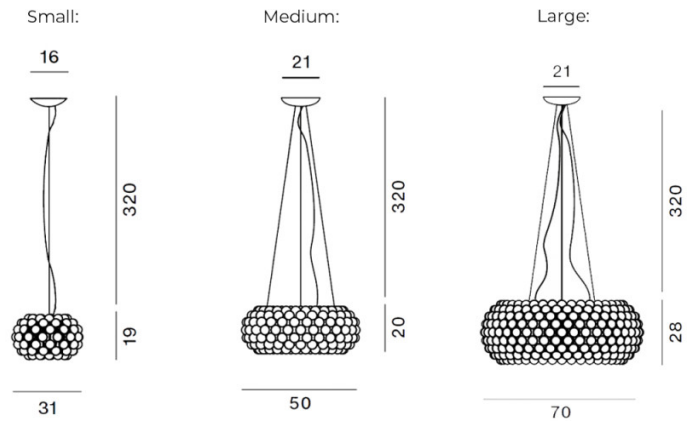

PRODUCT SPECIFICATION

Light Source: **Small:** 7W, 2700K, 1000 Lumens
Medium: 23W, 2700K, 3200 Lumens
Large: 28W, 2700K, 3850 Lumens

IP Code: 20

Dimming: Non-Dimmable.
or
Dimmable via Push to Make or Dali dimming systems only. Please consult your electrician, additional wiring may be required.

Dimensions: Small:
Ø31cm
Height: 20cm
Ceiling Canopy: Ø16cm

Medium
Ø50cm
Height: 20cm
Ceiling Canopy: Ø21cm

Large
Ø70cm
Height: 28cm
Ceiling Canopy: Ø21cm

Cable Length: 320cm

For all sales and technical enquiries, please contact: