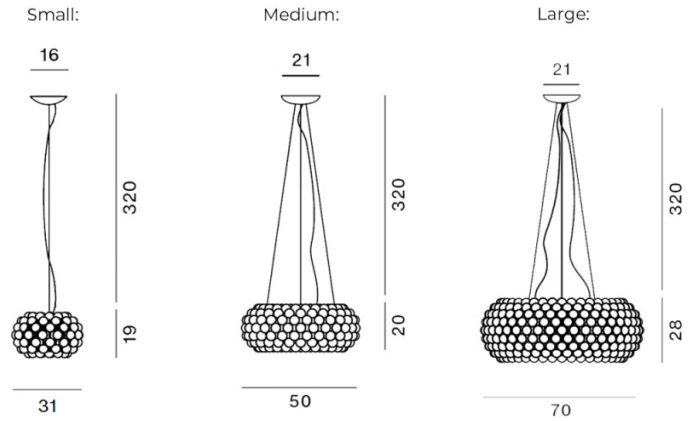

## PRODUCT SPECIFICATION

**Light Source:** **Small:** 7W, 2700K, 1000 Lumens  
**Medium:** 23W, 2700K, 3200 Lumens  
**Large:** 28W, 2700K, 3850 Lumens

**IP Code:** 20

**Dimming:** Non-Dimmable.  
or  
Dimmable via Push to Make or Dali dimming systems only. Please consult your electrician, additional wiring may be required.

**Dimensions: Small:**  
Ø31cm  
Height: 20cm  
Ceiling Canopy: Ø16cm

**Medium**  
Ø50cm  
Height: 20cm  
Ceiling Canopy: Ø21cm

**Large**  
Ø70cm  
Height: 28cm  
Ceiling Canopy: Ø21cm

Cable Length: 320cm