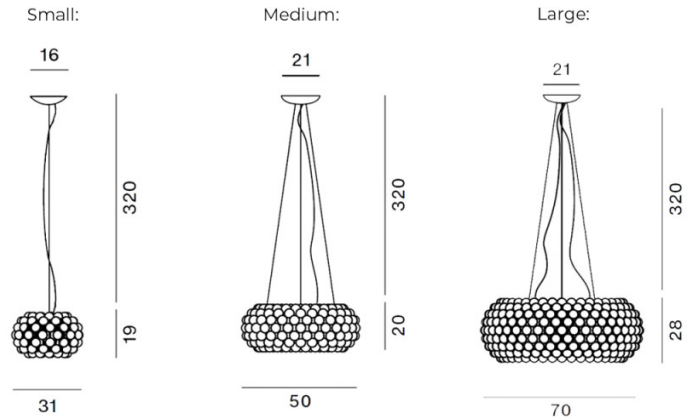

PRODUCT SPECIFICATION

Light Source: **Small:** 7W, 2700K, 1000 Lumens
Medium: 23W, 2700K, 3200 Lumens
Large: 28W, 2700K, 3850 Lumens

IP Code: 20

Dimming: Non-Dimmable.
or
Dimmable via Push to Make or Dali dimming systems only. Please consult your electrician, additional wiring may be required.

Dimensions: Small:
Ø31cm
Height: 20cm
Ceiling Canopy: Ø16cm

Medium
Ø50cm
Height: 20cm
Ceiling Canopy: Ø21cm

Large
Ø70cm
Height: 28cm
Ceiling Canopy: Ø21cm

Cable Length: 320cm

For all sales and technical enquiries, please contact: