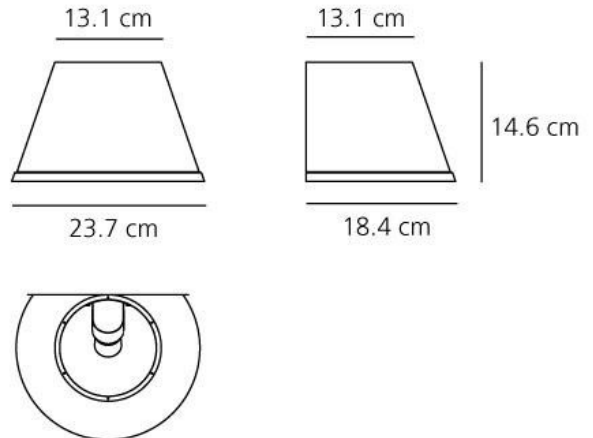

PRODUCT SPECIFICATION

- Light Source:** 1 x 6W LED E14 (excluded)
- IP Code:** 23
- Dimming:** Dimmable via mains phase dimming.
- Dimensions:** 23.7 cm width
18.4 cm depth
14.6 cm height

For all sales and technical enquiries, please contact: