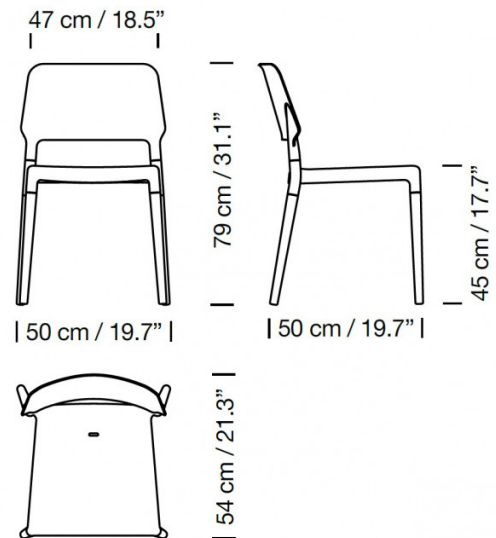

PRODUCT SPECIFICATION

Dimensions: Height: 79cm
Width: 50cm
Depth: 54cm
Seat Height: 45cm
Seat Width: 47cm

For all sales and technical enquiries, please contact:

+44 (0)114 263 4266

info@davidvillagelighting.co.uk