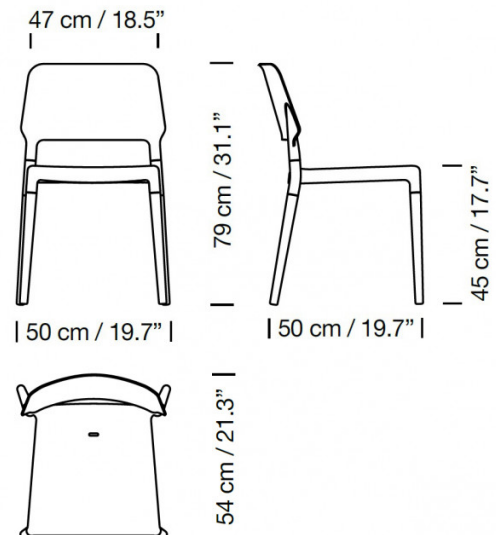

PRODUCT SPECIFICATION

Dimensions: Height: 79cm
Width: 50cm
Depth: 54cm
Seat Height: 45cm
Seat Width: 47cm

For all sales and technical enquiries, please contact:

+44 (0)114 263 4266

info@davidvillagelighting.co.uk