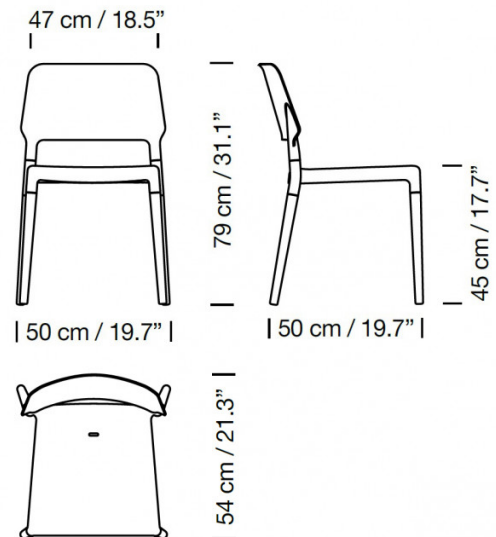

## PRODUCT SPECIFICATION

**Dimensions:** Height: 79cm  
Width: 50cm  
Depth: 54cm  
Seat Height: 45cm  
Seat Width: 47cm

For all sales and technical enquiries, please contact:

+44 (0)114 263 4266

info@davidvillagelighting.co.uk