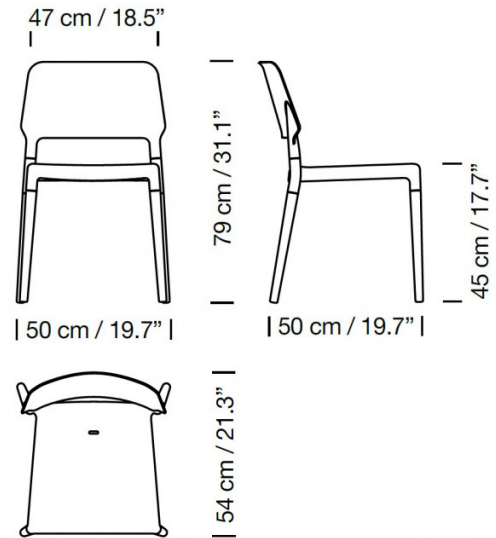

For all sales and technical enquiries, please contact:

+44 (0)114 263 4266

info@davidvillagelighting.co.uk

www.davidvillagelighting.co.uk