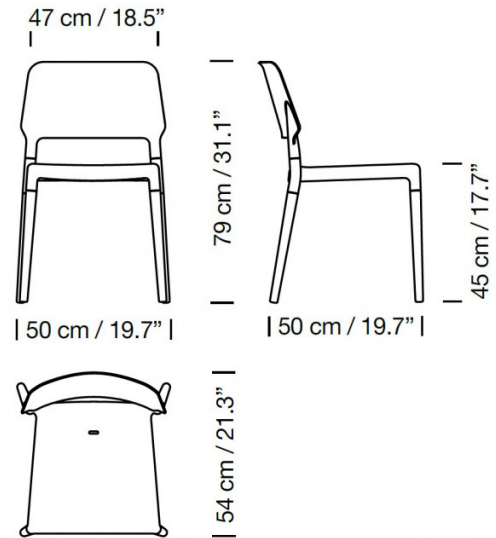

## PRODUCT SPECIFICATION

**Dimensions:** Height: 79cm  
Width: 50cm  
Depth: 54cm  
Seat Height: 45cm  
Seat Width: 47cm

For all sales and technical enquiries, please contact:

+44 (0)114 263 4266

info@davidvillagelighting.co.uk