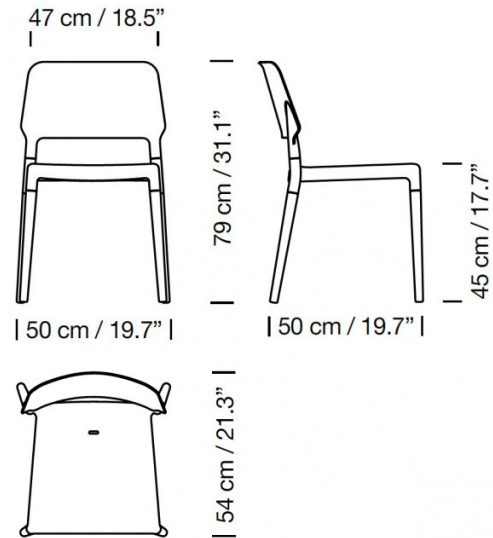

## PRODUCT SPECIFICATION

**Dimensions:** Height: 79cm  
 Width: 50cm  
 Depth: 54cm  
 Seat Height: 45cm  
 Seat Width: 47cm

For all sales and technical enquiries, please contact:

+44 (0)114 263 4266

info@davidvillagelighting.co.uk