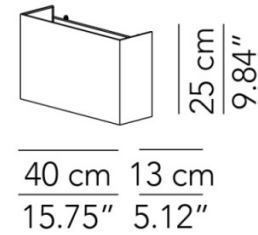

PRODUCT SPECIFICATION

Light Source: **Small Square:** 1 x Max 28W E27 (Excluded)
Small Tall / Large Wide: 1 x Max 42W E27 / 2 x Max 42W E27 (Excluded)
Large Square: 2 x Max 42W E27 (Excluded)

IP Code: 20

Dimming: Dimmable via mains phase dimming.

Dimensions: Small Square:
Width: 25cm
Height: 24cm
Depth: 13cm

Small Tall:
Width: 25cm
Height: 40cm
Depth: 13cm

Large Square:
Width: 40cm
Height: 40cm
Depth: 13cm

Large Wide:
Width: 40cm
Height: 25cm
Depth: 13cm

Small Square

Small Tall

Large Wide

Large Square

For all sales and technical enquiries, please contact:

+44 (0)114 263 4266

info@davidvillagelighting.co.uk