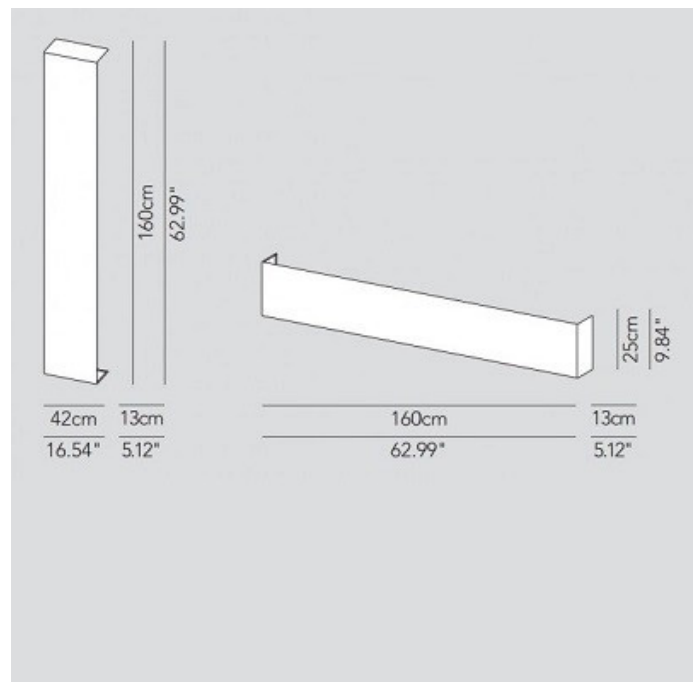

Modoluce Rettangolo Wall

LA4965

SOURCE: <https://www.davidvillagelighting.co.uk/product/Modoluce-Rettangolo-Wall/13335>

PRODUCT DESCRIPTION

Modoluce Rettangolo Wall Light

Stunning oversized Reeta wall light, with pleated fabric or cotton diffuser.

Can be installed horizontally or vertically.
Side view closed by two opal plexiglass panels.

(Also available as a dali dimmable version - information available upon request).

PRODUCT SPECIFICATION

IP Code: 20

Dimensions: 160cm x 25cm (projection 13cm)

For all sales and technical enquiries, please contact:

+44 (0)114 263 4266

info@davidvillagelighting.co.uk

www.davidvillagelighting.co.uk