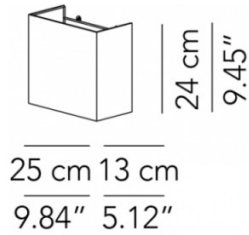

PRODUCT SPECIFICATION

Light Source: **Small Square:** 1 x Max 28W E27 (Excluded)
Small Tall / Large Wide: 1 x Max 42W E27 / 2 x Max 42W E27 (Excluded)
Large Square: 2 x Max 42W E27 (Excluded)

IP Code: 20

Dimming: Dimmable via mains phase dimming.

Dimensions: Small Square:
Width: 25cm
Height: 24cm
Depth: 13cm

Small Tall:
Width: 25cm
Height: 40cm
Depth: 13cm

Large Square:
Width: 40cm
Height: 40cm
Depth: 13cm

Large Wide:
Width: 40cm
Height: 25cm
Depth: 13cm

Small Square

Small Tall

Large Wide

Large Square

For all sales and technical enquiries, please contact:

+44 (0)114 263 4266

info@davidvillagelighting.co.uk