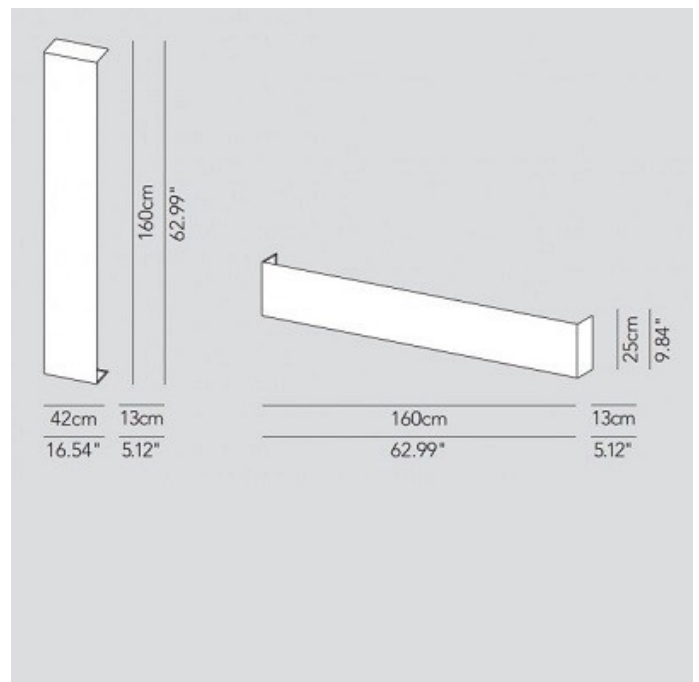

### Modoluce Rettangolo Wall Light

Stunning oversized Reeta wall light, with pleated fabric or cotton diffuser.

Can be installed horizontally or vertically.  
Side view closed by two opal plexiglass panels.

## PRODUCT SPECIFICATION

IP Code: 20

Dimensions: 160cm x 25cm (projection 13cm)

For all sales and technical enquiries, please contact:

+44 (0)114 263 4266

info@davidvillagelighting.co.uk

www.davidvillagelighting.co.uk