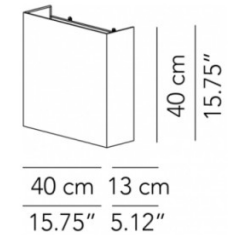

PRODUCT SPECIFICATION

Light Source: **Small Square:** 1 x Max 28W E27 (Excluded)
Small Tall / Large Wide: 1 x Max 42W E27 / 2 x Max 42W E27 (Excluded)
Large Square: 2 x Max 42W E27 (Excluded)

IP Code: 20

Dimming: Dimmable via mains phase dimming.

Dimensions: Small Square:
Width: 25cm
Height: 24cm
Depth: 13cm

Small Tall:
Width: 25cm
Height: 40cm
Depth: 13cm

Large Square:
Width: 40cm
Height: 40cm
Depth: 13cm

Large Wide:
Width: 40cm
Height: 25cm
Depth: 13cm

Small Square

Small Tall

Large Wide

Large Square

For all sales and technical enquiries, please contact:

+44 (0)114 263 4266

info@davidvillagelighting.co.uk