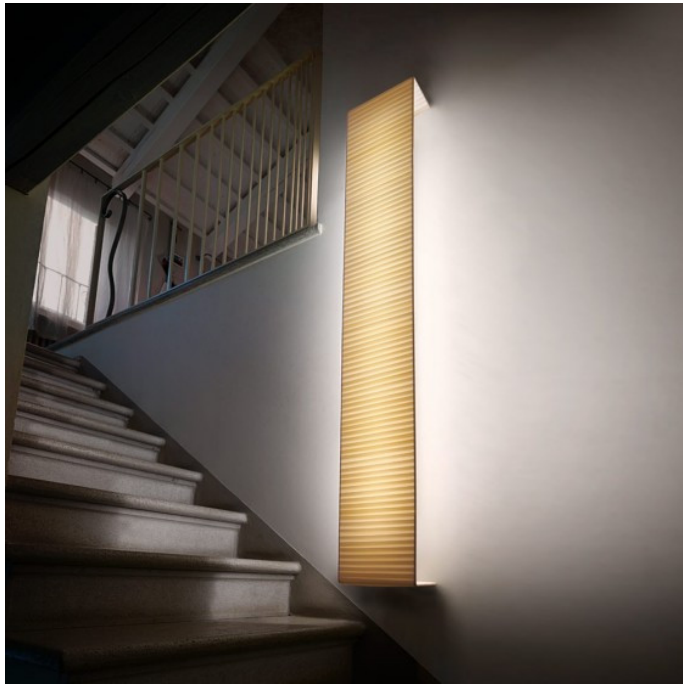

Modoluce Rettangolo Wall

LA4965

SOURCE: <https://www.davidvillagelighting.co.uk/product/Modoluce-Rettangolo-Wall/13335>

PRODUCT DESCRIPTION

Modoluce Rettangolo Wall Light

Stunning oversized Reeta wall light, with pleated fabric or cotton diffuser.

Can be installed horizontally or vertically.
Side view closed by two opal plexiglass panels.

(Also available as a dali dimmable version - information available upon request).

PRODUCT SPECIFICATION

IP Code: 20