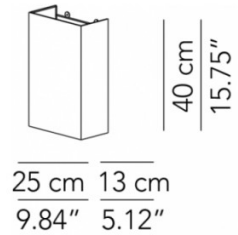

PRODUCT SPECIFICATION

Light Source: **Small Square:** 1 x Max 28W E27 (Excluded)
Small Tall / Large Wide: 1 x Max 42W E27 / 2 x Max 42W E27 (Excluded)
Large Square: 2 x Max 42W E27 (Excluded)

IP Code: 20

Dimming: Dimmable via mains phase dimming.

Dimensions: Small Square:
Width: 25cm
Height: 24cm
Depth: 13cm

Small Tall:
Width: 25cm
Height: 40cm
Depth: 13cm

Large Square:
Width: 40cm
Height: 40cm
Depth: 13cm

Large Wide:
Width: 40cm
Height: 25cm
Depth: 13cm

Small Square

Small Tall

Large Wide

Large Square

For all sales and technical enquiries, please contact:

+44 (0)114 263 4266

info@davidvillagelighting.co.uk