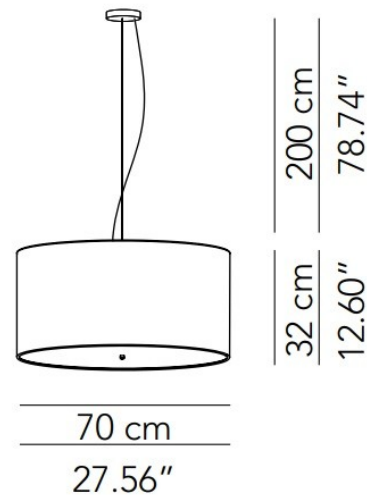

For all sales and technical enquiries, please contact:

+44 (0)114 263 4266

info@davidvillagelighting.co.uk

www.davidvillagelighting.co.uk