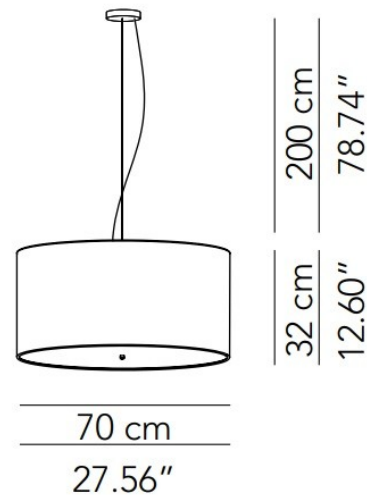

## PRODUCT SPECIFICATION

**Light Source:** 1 x 70W E27 (excluded)

**IP Code:** 20

**Dimensions:** 70 cm diameter  
32 cm height  
200 cm cable length

**For all sales and technical enquiries, please contact:**