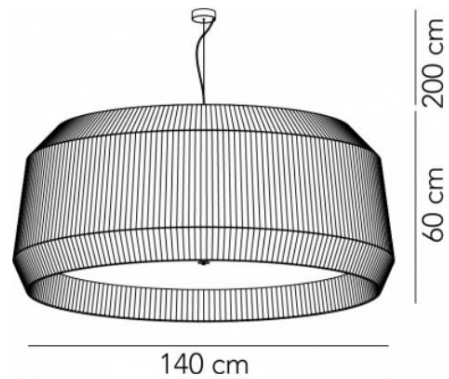

Modoluce Loto Suspension

LA4963

SOURCE: <https://www.davidvillagelighting.co.uk/product/Modoluce-Loto-Suspension/13263>

PRODUCT DESCRIPTION

Modoluce Loto Suspension

Hand finished pleated fabric shade, available in 6 colours: fuschia, black, purple, orange, beige and white. Has lower opal plexiglass diffuser.

Also available with dali dimmable gear (available upon request)

Light source excluded.

PRODUCT SPECIFICATION

Light Source: 6 x 105W E27 HES (excluded)

IP Code: 20

Dimensions: Shade Diameter: 140cm
Shade Height: 60cm
Cable Length: 1.6M