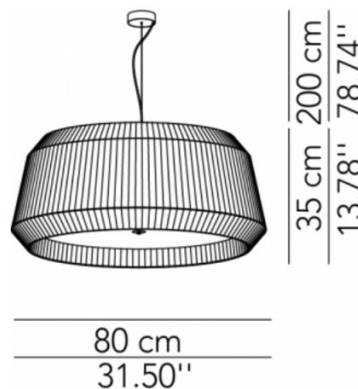

ModoLuce Loto Suspension

LA4963

SOURCE: <https://www.davidvillagelighting.co.uk/product/ModoLuce-Loto-Suspension/13263>

PRODUCT DESCRIPTION

Modoluce Loto Suspension

The ModoLuce Loto Suspension Light features a stunning hand-finished pleated fabric shade, exuding elegance and charm. Designed to create a warm and inviting ambiance, the Loto's lightweight aesthetic is complemented by its impressive craftsmanship, making it a decorative centrepiece in any space.

Light Source: 6 x Max 105W E27 (Excluded)

IP Code: 20

Dimensions: Diameter: Ø140cm
Height: 60cm

Cable Length: 160cm

For all sales and technical enquiries, please contact:

+44 (0)114 263 4266

info@davidvillagelighting.co.uk