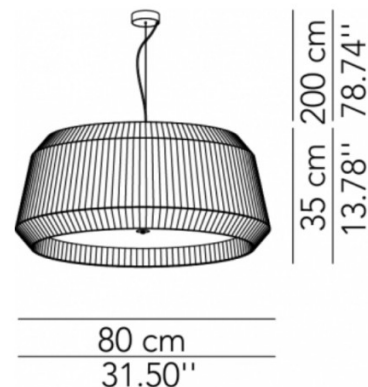

PRODUCT SPECIFICATION

Light Source: 6 x Max 105W E27 (Excluded)

IP Code: 20

Dimming: Dimmable via Triac dimming.

Dimensions: Diameter: Ø140cm
Height: 60cm

Cable Length: 160cm

For all sales and technical enquiries, please contact: