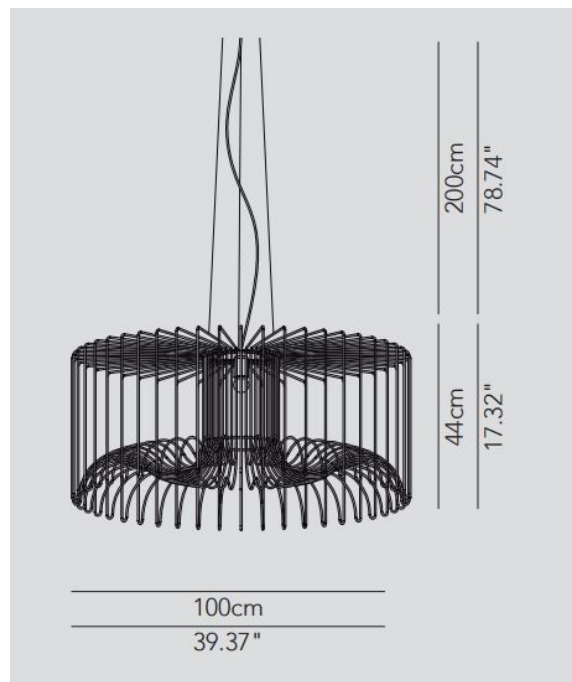

# Modoluce Icaro Mega Suspension

LA4959

SOURCE: <https://www.davidvillagelighting.co.uk/product/Modoluce-Icaro-Mega-Suspension/13261>

### Modoluce Icaro Mega Suspension

Stunning Suspension, a playful pendant consisting of metal painted black matt steel wires.

(Outdoor version at IP65 available upon request)

## PRODUCT SPECIFICATION

**Light Source:** max 70W E27 (excluded)

**IP Code:** 20

**Dimensions:** 100cm Shade diameter  
44cm Shade height  
200cm Max drop

For all sales and technical enquiries, please contact: