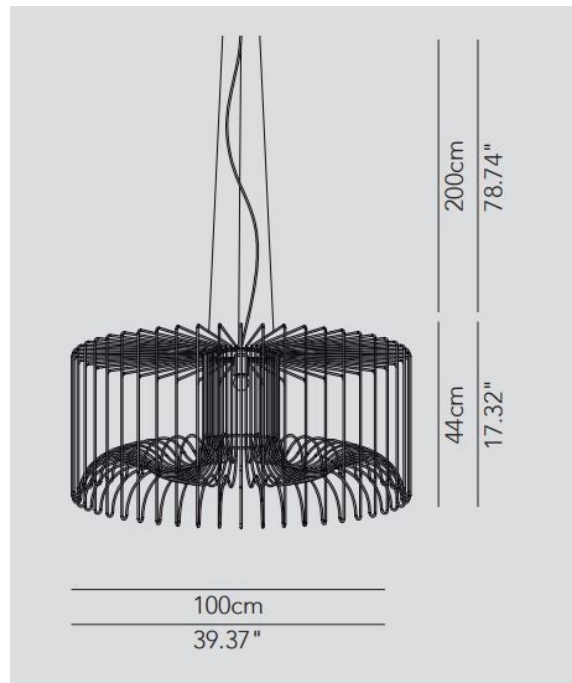

Modoluce Icaro Mega Suspension

LA4959

SOURCE: <https://www.davidvillagelighting.co.uk/product/Modoluce-Icaro-Mega-Suspension/13261>

PRODUCT DESCRIPTION

Modoluce Icaro Mega Suspension

Stunning Suspension, a playful pendant consisting of metal painted black matt steel wires.

(Outdoor version at IP65 available upon request)

PRODUCT SPECIFICATION

Light Source: max 70W E27 (excluded)

IP Code: 20

Dimensions: 100cm Shade diameter
44cm Shade height
200cm Max drop

For all sales and technical enquiries, please contact: