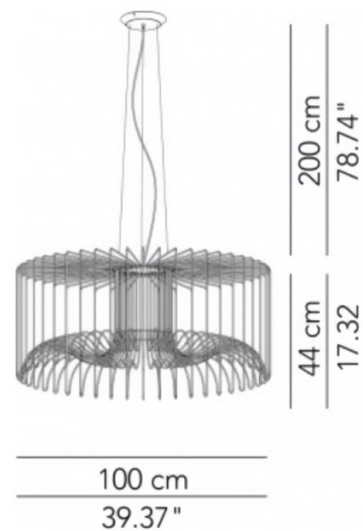

The ModoLuce Icaro Mega Suspension is a striking pendant light that merges industrial design with sculptural elegance. Featuring a distinctive metal structure made from black matte steel wires with a central fabric diffuser, the Icaro evokes a sense of weightless flight, inspired by the wings of its namesake. This minimalist yet impactful design is brought to life by the warm, even glow of its light, delicately diffused to create a soothing atmosphere.

Ideal for both residential and commercial settings, the Icaro Mega Suspension is a perfect centrepiece for modern interiors, enhancing spaces such as dining areas, living rooms, or high-ceilinged foyers. Its bold aesthetic and large range of colour choices pairs seamlessly with industrial or contemporary décor. For added versatility, an outdoor version with an IP65 rating is available upon request, allowing the Icaro Mega Suspension to illuminate patios or exterior spaces with the same dramatic flair.

PRODUCT SPECIFICATION

Light Source: 1 x Max 70W E27 (Excluded)

IP Code: 20

Dimming: Dimmable via mains phase dimming.

Dimensions: Shade: Ø100cm
Height: 44cm

Cable Length: 200cm

For all sales and technical enquiries, please contact: