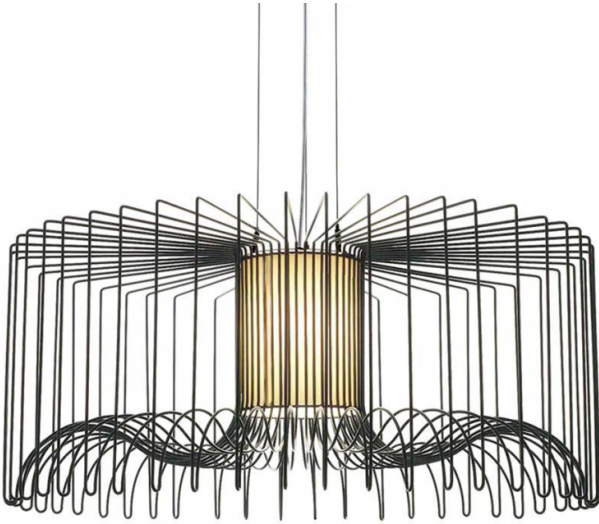

Modoluce Icaro Mega Suspension

LA4959

SOURCE: <https://www.davidvillagelighting.co.uk/product/Modoluce-Icaro-Mega-Suspension/13261>

PRODUCT DESCRIPTION

Modoluce Icaro Mega Suspension

Stunning Suspension, a playful pendant consisting of metal painted black matt steel wires.

(Outdoor version at IP65 available upon request)

PRODUCT SPECIFICATION

Light Source: max 70W E27 (excluded)

IP Code: 20

Dimensions: 100cm Shade diameter
44cm Shade height
200cm Max drop

For all sales and technical enquiries, please contact: