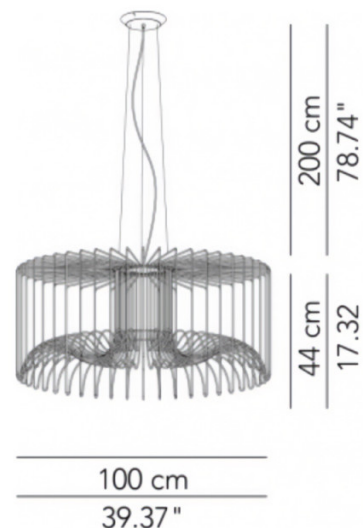

ModoLuce Icaro Mega Suspension

LA4959

SOURCE: <https://www.davidvillagelighting.co.uk/product/ModoLuce-Icaro-Mega-Suspension/13261>

PRODUCT DESCRIPTION

ModoLuce Icaro Mega Suspension

The ModoLuce Icaro Mega Suspension is a striking pendant light that merges industrial design with sculptural elegance. Featuring a distinctive metal structure made from black matte steel wires with a central fabric diffuser, the Icaro evokes a sense of weightless flight, inspired by the wings of its namesake. This minimalist yet impactful design is brought to life by the warm, even glow of its light, delicately diffused to create a soothing atmosphere.

Ideal for both residential and commercial settings, the Icaro Mega Suspension is a perfect centrepiece for modern interiors, enhancing spaces such as dining areas, living rooms, or high-ceilinged foyers. Its bold aesthetic and large range of colour choices pairs seamlessly with industrial or contemporary décor. For added versatility, an outdoor version with an IP65 rating is available upon request, allowing the Icaro Mega Suspension to illuminate patios or exterior spaces with the same dramatic flair.

PRODUCT SPECIFICATION

Light Source: 1 x Max 70W E27

IP Code: 20

Dimensions: Shade: Ø100cm
Height: 44cm

Cable Length: 200cm

For all sales and technical enquiries, please contact:

+44 (0)114 263 4266

info@davidvillagelighting.co.uk