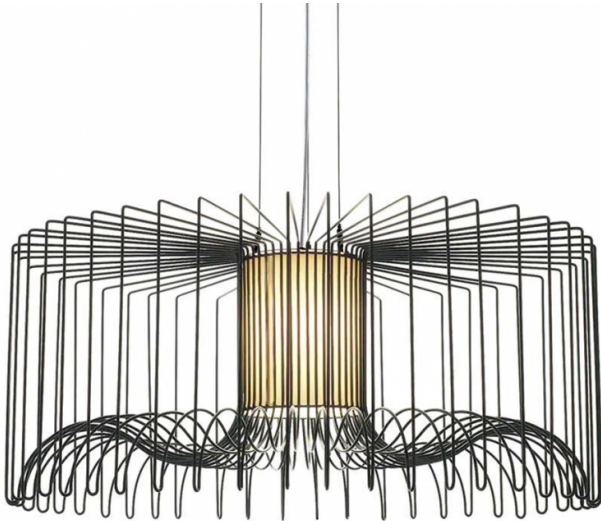

# Modoluce Icaro Mega Suspension

LA4959

SOURCE: <https://www.davidvillagelighting.co.uk/product/Modoluce-Icaro-Mega-Suspension/13261>

### Modoluce Icaro Mega Suspension

Stunning Suspension, a playful pendant consisting of metal painted black matt steel wires.

(Outdoor version at IP65 available upon request)

## PRODUCT SPECIFICATION

**Light Source:** max 70W E27 (excluded)

**IP Code:** 20

**Dimensions:** 100cm Shade diameter  
44cm Shade height  
200cm Max drop

For all sales and technical enquiries, please contact: