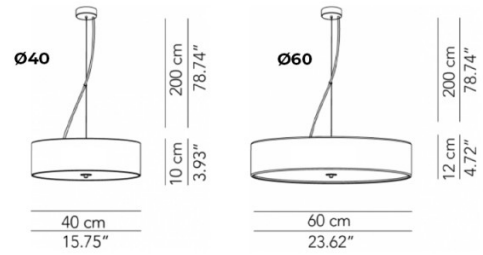

PRODUCT SPECIFICATION

Light Source: **Ø40:** 18W, 2700K, 3000 Lumens
Ø60: 23W, 2700K, 3628 Lumens
Ø80 / Ø100: 57W, 2700K, 8750 Lumens

IP Code: 20

Dimming: Dimmable via Triac dimming.

Dimensions: Ø40:
Shade: Ø40cm
Shade Height: 12cm

Ø60:
Shade: Ø60cm
Shade Height: 12cm

Ø80:
Shade: Ø80cm
Shade Height: 12cm

Ø100:
Shade: Ø100cm
Shade Height: 12cm

Cable Length: 200cm

For all sales and technical enquiries, please contact:

+44 (0)114 263 4266

info@davidvillagelighting.co.uk

www.davidvillagelighting.co.uk