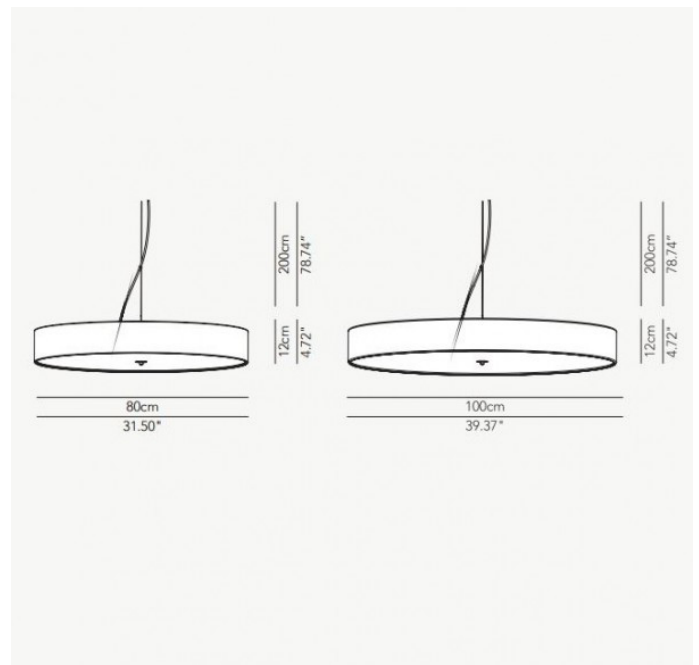

For all sales and technical enquiries, please contact:

+44 (0)114 263 4266

info@davidvillagelighting.co.uk

www.davidvillagelighting.co.uk