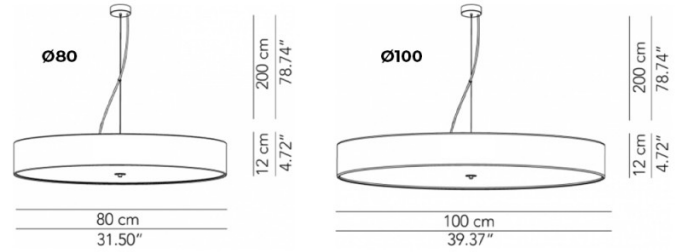

PRODUCT SPECIFICATION

Light Source: **Ø40:** 18W, 2700K, 3000 Lumens
Ø60: 23W, 2700K, 3628 Lumens
Ø80 / Ø100: 57W, 2700K, 8750 Lumens

IP Code: 20

Dimming: Dimmable via Triac dimming.

Dimensions: Ø40:
Shade: Ø40cm
Shade Height: 12cm

Ø60:
Shade: Ø60cm
Shade Height: 12cm

Ø80:
Shade: Ø80cm
Shade Height: 12cm

Ø100:
Shade: Ø100cm
Shade Height: 12cm

Cable Length: 200cm

For all sales and technical enquiries, please contact:

+44 (0)114 263 4266

info@davidvillagelighting.co.uk

www.davidvillagelighting.co.uk