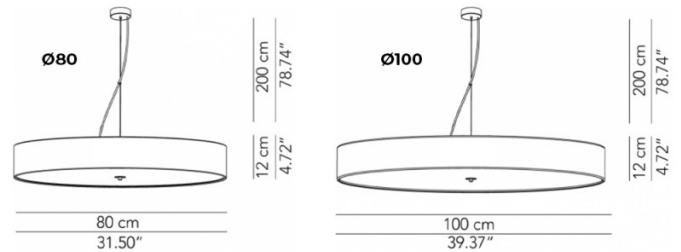

PRODUCT SPECIFICATION

Light Source: **Ø40:** 18W, 2700K, 3000 Lumens
Ø60: 23W, 2700K, 3628 Lumens
Ø80 / Ø100: 57W, 2700K, 8750 Lumens

IP Code: 20

Dimming: Dimmable via Triac dimming.

Dimensions: Ø40:
Shade: Ø40cm
Shade Height: 12cm

Ø60:
Shade: Ø60cm
Shade Height: 12cm

Ø80:
Shade: Ø80cm
Shade Height: 12cm

Ø100:
Shade: Ø100cm
Shade Height: 12cm

Cable Length: 200cm

For all sales and technical enquiries, please contact:

+44 (0)114 263 4266

info@davidvillagelighting.co.uk

www.davidvillagelighting.co.uk