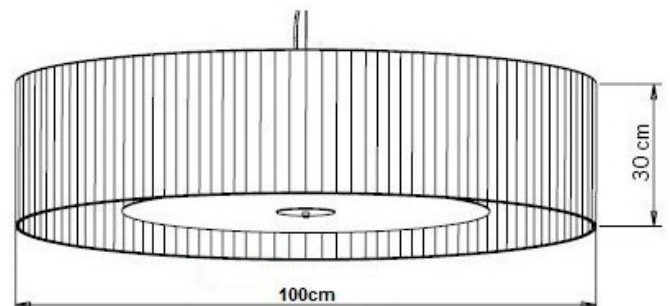

Modoluce Cilindro Pleat Suspension

LA4957

SOURCE: <https://www.davidvillagelighting.co.uk/product/Modoluce-Cilindro-Pleat-Suspension/13259>

PRODUCT DESCRIPTION

Modoluce Cilindro Pleat Suspension

The diffuser is cotton pleated fabric, in white beige or black (other colours are available). Lower diffuser in opal flexi-glass. With steel suspension cables.

The Cindi Suspension exhibits an elegant and contemporary design.

PRODUCT SPECIFICATION

Light Source: 4 x Max 105W E27 (excluded)

IP Code: 20

For all sales and technical enquiries, please contact:

+44 (0)114 263 4266