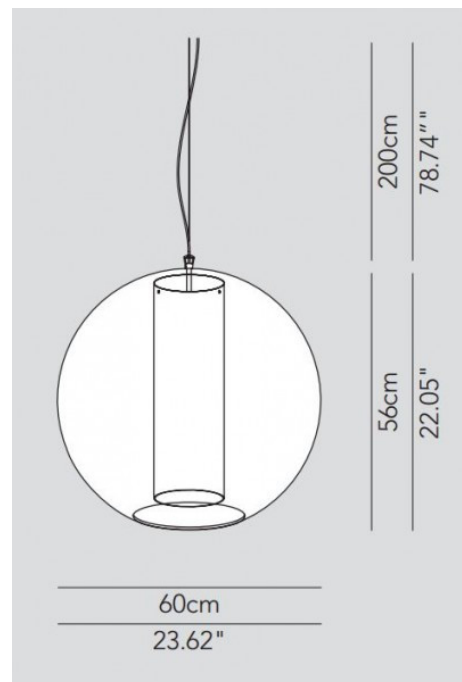

# Modoluce Bolla Suspension

LA4955

SOURCE: <https://www.davidvillagelighting.co.uk/product/Modoluce-Bolla-Suspension/13248>

## PRODUCT SPECIFICATION

IP Code: 20

Dimensions: Shade Diameter: 60cm

For all sales and technical enquiries, please contact:

+44 (0)114 263 4266

info@davidvillagelighting.co.uk

www.davidvillagelighting.co.uk