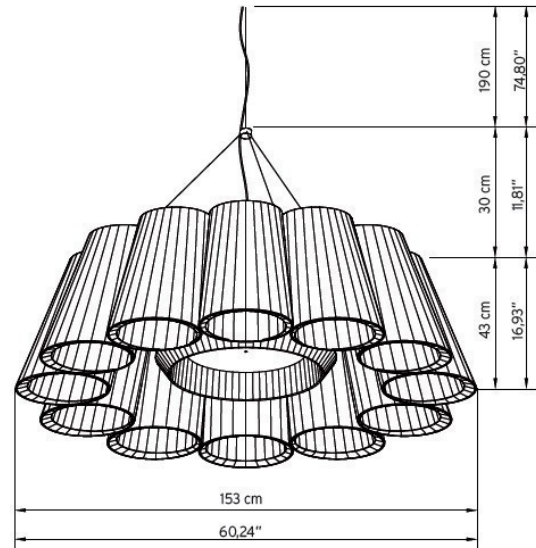

Modoluce Florinda 12 Suspension

LA4954

SOURCE: <https://www.davidvillagelighting.co.uk/product/Modoluce-Florinda-12-Suspension/13234>

PRODUCT DESCRIPTION

Modoluce Florinda 12 Suspension

Suspension with 12 shades in hand folded pleated material, available in 6 colours: white, beige, fuchsia, black, purple, orange or dark brown.

A timeless design, which gives a wonderful light and shadow effect.

PRODUCT SPECIFICATION

- Light** 12+3 x E27 12X70 W HES + 3X42 W HES
- Source:** (excluded)
- IP Code:** 20
- Dimming:** Dimmable via mains phase dimming.
- Dimensions:** Ø 153cm shade
43 cm shade height
200 cm max drop height