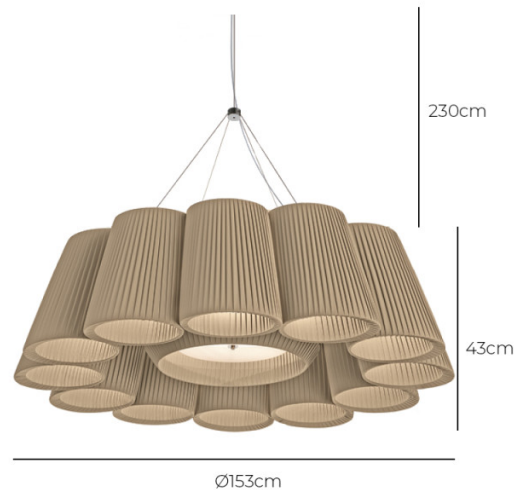

ModoLuce Florinda 12 Suspension

LA4954

SOURCE: <https://www.davidvillagelighting.co.uk/product/ModoLuce-Florinda-12-Suspension/13234>

PRODUCT DESCRIPTION

ModoLuce Florinda 12 Suspension

The ModoLuce Florinda 12 Suspension combines grandeur with elegance, featuring twelve hand-folded pleated fabric shades arranged in a striking floral composition. Its generous size and sophisticated design make it a statement piece for larger interiors, such as dining rooms, lounges, or open-plan spaces.

This suspension light creates a beautiful interplay of light and shadow, enhancing the atmosphere of any setting. Available in a wide range of colours, the Florinda 12 Suspension can be tailored to your aesthetic preferences. Contact us for more details on customisation options.

PRODUCT SPECIFICATION

- Light** 12 x Max 70W E27 + 3 x Max 42W E27
- Source:** (Excluded)
- IP Code:** 20
- Dimming:** Dimmable via mains phase dimming.
- Dimensions:** Shade: Ø153cm
Height: 43cm

Cable Length: 230cm