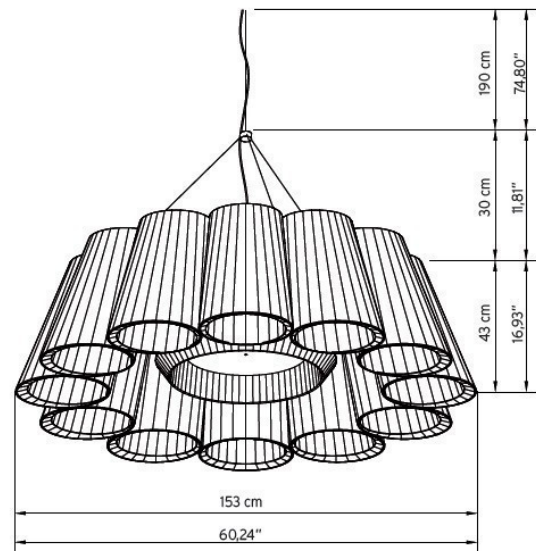

Modoluce Florinda 12 Suspension

LA4954

SOURCE: <https://www.davidvillagelighting.co.uk/product/Modoluce-Florinda-12-Suspension/13234>

PRODUCT DESCRIPTION

Modoluce Florinda 12 Suspension

Suspension with 12 shades in hand folded pleated material, available in 6 colours: white, beige, fuchsia, black, purple, orange or dark brown.

A timeless design, which gives a wonderful light and shadow effect.

PRODUCT SPECIFICATION

- Light Source:** 12+3 x E27 12X70 W HES + 3X42 W HES (excluded)
- IP Code:** 20
- Dimming:** Dimmable via mains phase dimming.
- Dimensions:** Ø 153cm shade
43 cm shade height
200 cm max drop height