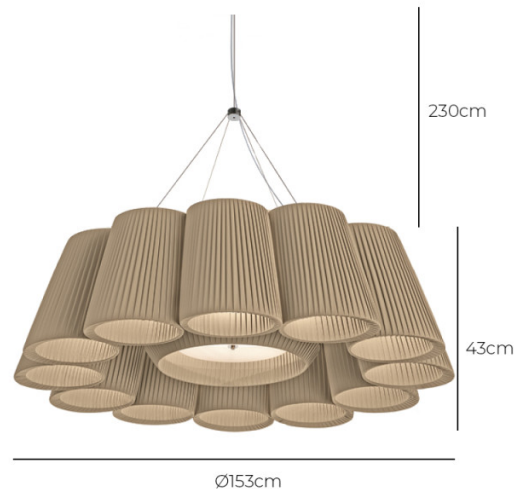

ModoLuce Florinda 12 Suspension

LA4954

SOURCE: <https://www.davidvillagelighting.co.uk/product/ModoLuce-Florinda-12-Suspension/13234>

PRODUCT DESCRIPTION

Designer: Romano + Menegon

ModoLuce Florinda 12 Suspension

The ModoLuce Florinda 12 Suspension is a masterpiece of elegance and craftsmanship, featuring twelve intricately hand-folded pleated fabric shades arranged in a striking floral-inspired design. Perfect for larger interiors such as dining rooms, lounges, or open-plan living areas, this grand suspension light combines functionality with artistic expression, serving as both a statement piece and a practical light source.

Each pleated shade is carefully crafted to create a soft interplay of light and shadow, enhancing the ambience of any room. The generous proportions of the Florinda 12 ensure that it captures attention, while its warm, diffused glow fosters a welcoming atmosphere. Its design bridges the gap between classic charm and contemporary sophistication, making it suitable for a wide range of interior styles.

PRODUCT SPECIFICATION

- Light Source:** 12 x Max 70W E27 + 3 x Max 42W E27 (Excluded)
- IP Code:** 20
- Dimming:** Dimmable via mains phase dimming.
- Dimensions:** Shade: Ø153cm
Height: 43cm
Cable Length: 230cm