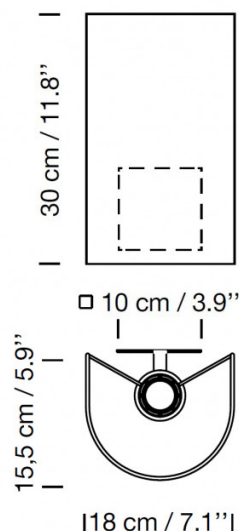

## PRODUCT SPECIFICATION

- Light Source:** 1 x Max 4.5W E27 LED (included)
- IP Code:** 20
- Dimming:** Dimmable via mains phase dimming.
- Dimensions:** Height: 30cm  
Depth: 15.5cm  
Width: 18cm

For all sales and technical enquiries, please contact: