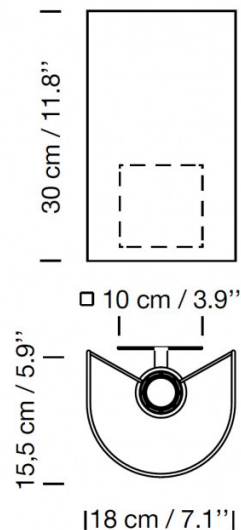

PRODUCT SPECIFICATION

- Light Source:** 1 x Max 3.4W E27 LED (included)
- IP Code:** 20
- Dimming:** Dimmable via mains phase dimming.
- Dimensions:** Height: 30cm
Depth: 15.5cm
Width: 18cm

For all sales and technical enquiries, please contact: