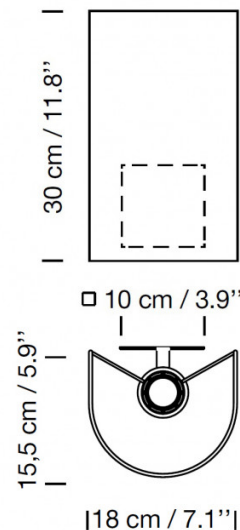

Santa & Cole Singular Wall Light

LA6357

SOURCE: <https://www.davidvillagelighting.co.uk/product/Santa-Cole-Singular-Wall-Light/13215>

PRODUCT DESCRIPTION

Designer: Miguel Milá

Santa & Cole Singular Wall Light

PRODUCT SPECIFICATION

- Light Source:** 1 x Max 3.4W E27 LED (included)
- IP Code:** 20
- Dimming:** Dimmable via mains phase dimming.
- Dimensions:** Height: 30cm
Depth: 15.5cm
Width: 18cm

For all sales and technical enquiries, please contact: