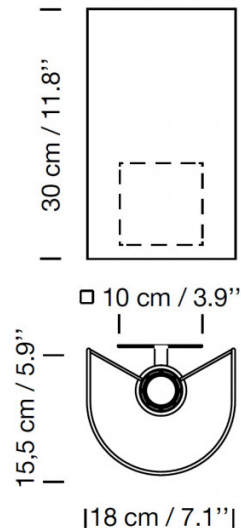

## PRODUCT SPECIFICATION

- Light Source:** 1 x Max 4.5W E27 LED (included)
- IP Code:** 20
- Dimming:** Dimmable via mains phase dimming.
- Dimensions:** Height: 30cm  
Depth: 15.5cm  
Width: 18cm

For all sales and technical enquiries, please contact: