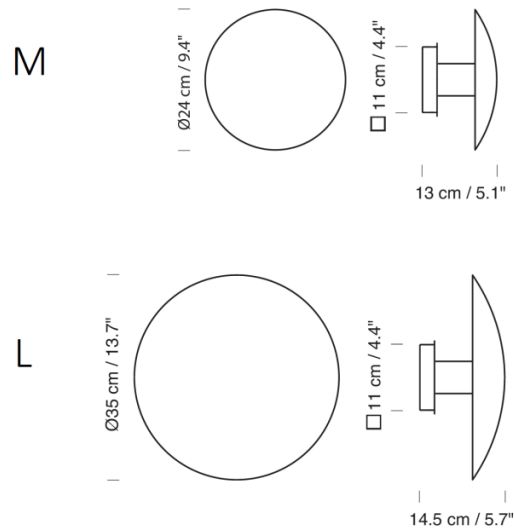

PRODUCT SPECIFICATION

Light Source: 9W, 2700K, 343 Lumens

IP Code: 20

Dimming: Dimmable via mains phase dimming.

Dimensions: **Disco Medium**

Ø24cm
Wall Fixture: Ø11cm
Depth: 13cm

Disco Large

Ø35cm
Wall Fixture: Ø11cm
Depth: 14.5cm