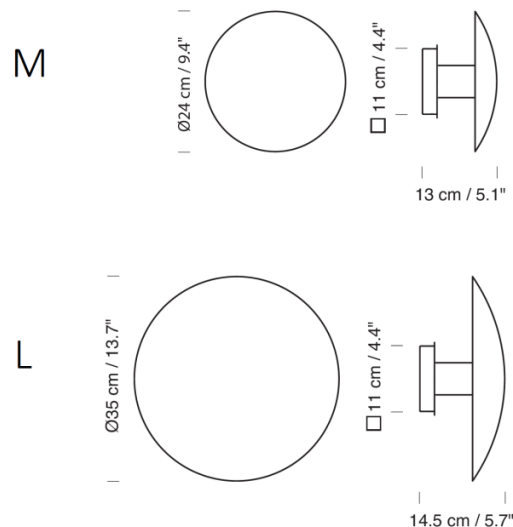

## PRODUCT SPECIFICATION

**Light Source:** 9W, 2700K, 343 Lumens

**IP Code:** 20

**Dimming:** Dimmable via mains phase dimming.

**Dimensions:** **Disco Medium:**

Ø24cm  
Wall Fixture: Ø11cm  
Depth: 13cm

**Disco Large:**

Ø35cm  
Wall Fixture: Ø11cm  
Depth: 14.5cm

**For all sales and technical enquiries, please contact:**

+44 (0)114 263 4266

[info@davidvillagelighting.co.uk](mailto:info@davidvillagelighting.co.uk)

[www.davidvillagelighting.co.uk](http://www.davidvillagelighting.co.uk)