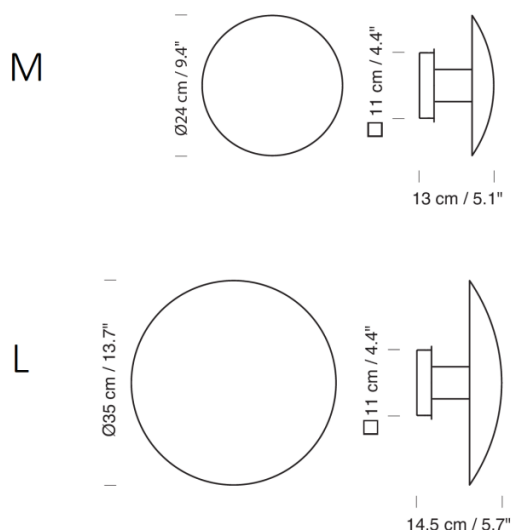

PRODUCT SPECIFICATION

Light Source: 1 x Max 8.3W GU10 LED (Included)

IP Code: 20

Dimming: Dimmable via mains phase dimming.

Dimensions: Disco Medium:
 Ø24cm
 Wall Fixture: Ø11cm
 Depth: 13cm

Disco Large:
 Ø35cm
 Wall Fixture: Ø11cm
 Depth: 14.5cm