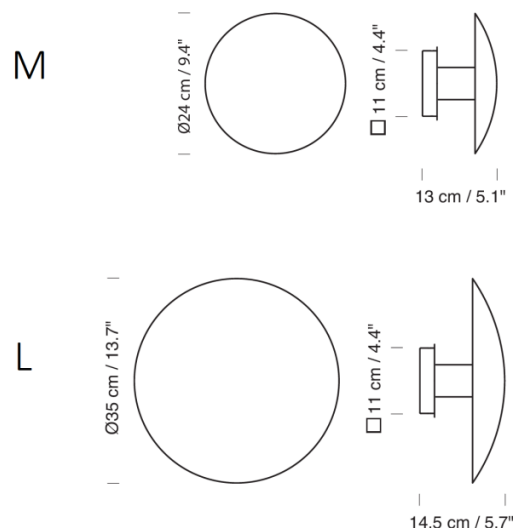

PRODUCT SPECIFICATION

Light Source: 1 x Max 8.3W GU10 LED (Included)

IP Code: 20

Dimming: Dimmable via mains phase dimming.

Dimensions: Disco Medium:
 Ø24cm
 Wall Fixture: Ø11cm
 Depth: 13cm

Disco Large:
 Ø35cm
 Wall Fixture: Ø11cm
 Depth: 14.5cm