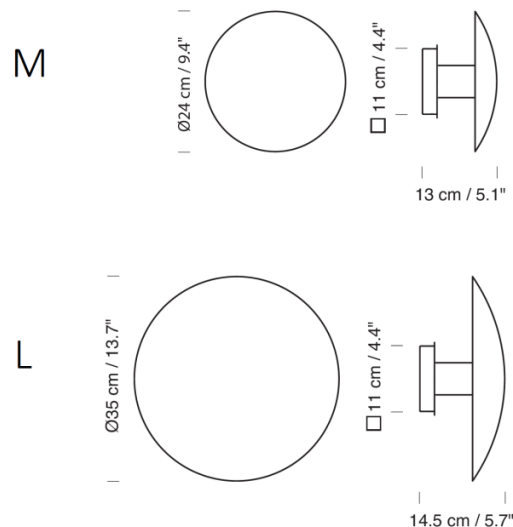

Santa & Cole Disco LED Wall Light

LA6352

SOURCE: <https://www.davidvillagelighting.co.uk/product/Santa-Cole-Disco-LED-Wall-Light/13210>

PRODUCT DESCRIPTION

Designer: Jordi Miralbell & Mariona Raventós

Santa & Cole Disco LED Wall Light

The Disco Wall Light by Santa & Cole was designed by Jordi Miralbell and Mariona Raventos, who wanted to create a subtle and indirect lighting solution. Disco features a circular mickel plated steel structure, fitted with LEDs and a convex reflector. This wall light emits a warm illumination away from itself, which is then reflected against the wall and projected outwards into the room - the result is a comforting ambient glow that is reminiscent of a moon's eclipse. The light source can also be easily dimmed to further personalise the ambience and create your perfect atmosphere.

Santa & Cole Disco is available in two sizes which can be displayed solitary or on multiples for larger interiors and are a creative way to brighten up hallways, living rooms, kitchens, dining spaces and even bedrooms. This lamp is unobtrusive and a beautiful display of minimalism with undertones of industrial design.

PRODUCT SPECIFICATION

Light Source: 9W, 2700K, 343 Lumens

IP Code: 20

Dimming: Dimmable via mains phase dimming.

Dimensions: **Disco Medium:**

Ø24cm
Wall Fixture: Ø11cm
Depth: 13cm

Disco Large:

Ø35cm
Wall Fixture: Ø11cm
Depth: 14.5cm