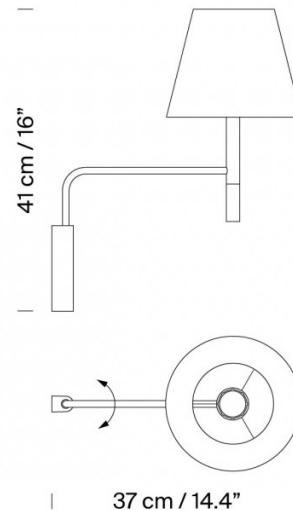

### BC3 Wall Light by Santa & Cole

The BC3 wall light embodies top-quality design and functionality. Designed by the Santa & Cole design team in the mid '90s, the BC3 wall lamp is the hard wired version of its sibling, the [BC1 wall light](#). With a pivoting arm that creates an elbow joint with a separate piece into the wall, a satin nickel structure is paired with a beech wood handle to easily move the lamp away or towards the user.

## PRODUCT SPECIFICATION

- Light Source:** 1 x Max 4.5W E27 LED (included)
- IP Code:** 20
- Dimming:** Dimmable via mains phase dimming.
- Dimensions:** Shade: Ø20cm  
Shade Height: 16cm  
Height: 41cm  
Depth: 37cm