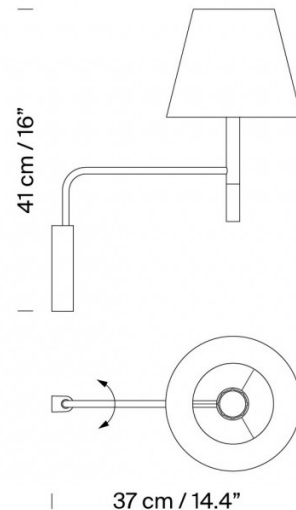

### Santa & Cole BC3 Wall Light

The BC3 wall light embodies top-quality design and functionality. Designed by the Santa & Cole design team in the mid '90s, the BC3 wall lamp is the hard-wired version of its sibling, the [BC1 Wall Light](#). With a pivoting arm that creates an elbow joint with a separate piece into the wall, a satin nickel structure is paired with a beech wood handle to easily move the lamp away or towards the user.

## PRODUCT SPECIFICATION

- Light Source:** 1 x Max 3.4W E27 LED (included)
- IP Code:** 20
- Dimming:** Dimmable via mains phase dimming.
- Dimensions:** Shade: Ø20cm  
Shade Height: 16cm  
Height: 41cm  
Depth: 37cm