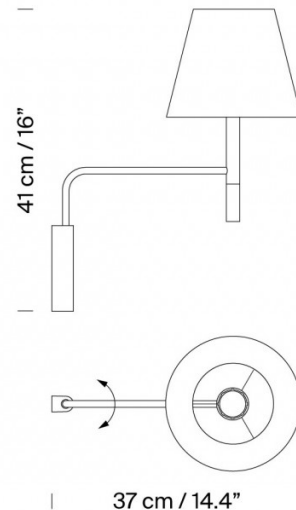

Santa & Cole BC3 Wall Light

LA6350

SOURCE: <https://www.davidvillagelighting.co.uk/product/Santa-Cole-BC3-Wall-Light/13208>

PRODUCT DESCRIPTION

Designer: Santa & Cole Team

Santa & Cole BC3 Wall Light

The BC3 wall light embodies top-quality design and functionality. Designed by the Santa & Cole design team in the mid '90s, the BC3 wall lamp is the hard-wired version of its sibling, the [BC1 Wall Light](#). With a pivoting arm that creates an elbow joint with a separate piece into the wall, a satin nickel structure is paired with a beech wood handle to easily move the lamp away or towards the user.

PRODUCT SPECIFICATION

- Light Source:** 1 x Max 3.4W E27 LED (included)
- IP Code:** 20
- Dimming:** Dimmable via mains phase dimming.
- Dimensions:** Shade: Ø20cm
Shade Height: 16cm
Height: 41cm
Depth: 37cm