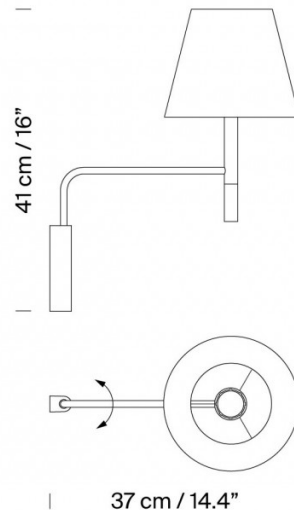

Santa & Cole BC3 Wall Light

LA6350

SOURCE: <https://www.davidvillagelighting.co.uk/product/Santa-Cole-BC3-Wall-Light/13208>

PRODUCT DESCRIPTION

Designer: Santa & Cole Team

Santa & Cole BC3 Wall Light

The BC3 wall light embodies top-quality design and functionality. Designed by the Santa & Cole design team in the mid '90s, the BC3 wall lamp is the hard-wired version of its sibling, the [BC1 Wall Light](#). With a pivoting arm that creates an elbow joint with a separate piece into the wall, a satin nickel structure is paired with a beech wood handle to easily move the lamp away or towards the user.

PRODUCT SPECIFICATION

- Light Source:** 1 x Max 4.5W E27 LED (included)
- IP Code:** 20
- Dimming:** Dimmable via mains phase dimming.
- Dimensions:** Shade: Ø20cm
Shade Height: 16cm
Height: 41cm
Depth: 37cm