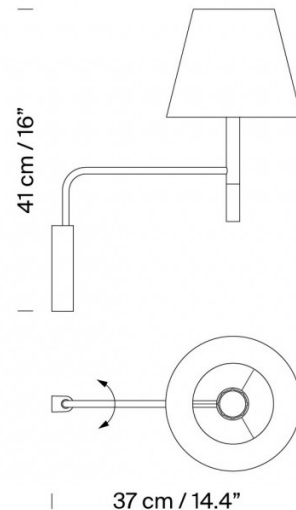

For all sales and technical enquiries, please contact:

+44 (0)114 263 4266

info@davidvillagelighting.co.uk

www.davidvillagelighting.co.uk