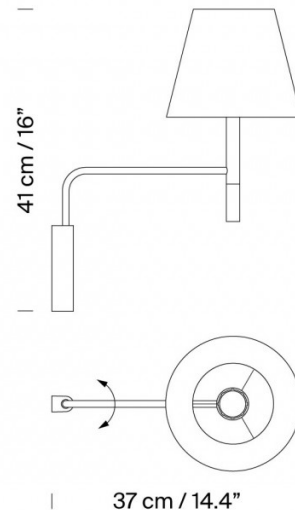

Santa & Cole BC3 Wall Light

LA6350

SOURCE: <https://www.davidvillagelighting.co.uk/product/Santa-Cole-BC3-Wall-Light/13208>

PRODUCT DESCRIPTION

Designer: Santa & Cole Team

Santa & Cole BC3 Wall Light

The BC3 wall light embodies top-quality design and functionality. Designed by the Santa & Cole design team in the mid '90s, the BC3 wall lamp is the hard-wired version of its sibling, the [BC1 Wall Light](#). With a pivoting arm that creates an elbow joint with a separate piece into the wall, a satin nickel structure is paired with a beech wood handle to easily move the lamp away or towards the user.

PRODUCT SPECIFICATION

- Light Source:** 1 x Max 3.4W E27 LED (included)
- IP Code:** 20
- Dimming:** Dimmable via mains phase dimming.
- Dimensions:** Shade: Ø20cm
Shade Height: 16cm
Height: 41cm
Depth: 37cm