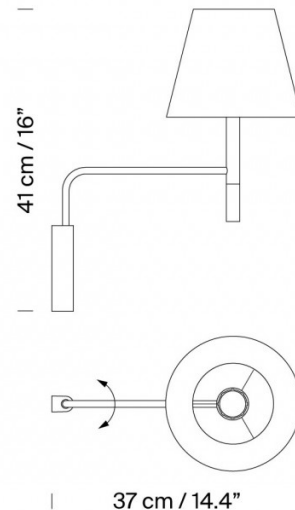

### Santa & Cole BC3 Wall Light

The BC3 wall light embodies top-quality design and functionality. Designed by the Santa & Cole design team in the mid '90s, the BC3 wall lamp is the hard-wired version of its sibling, the [BC1 Wall Light](#). With a pivoting arm that creates an elbow joint with a separate piece into the wall, a satin nickel structure is paired with a beech wood handle to easily move the lamp away or towards the user.

## PRODUCT SPECIFICATION

- Light Source:** 1 x Max 4.5W E27 LED (included)
- IP Code:** 20
- Dimming:** Dimmable via mains phase dimming.
- Dimensions:** Shade: Ø20cm  
Shade Height: 16cm  
Height: 41cm  
Depth: 37cm