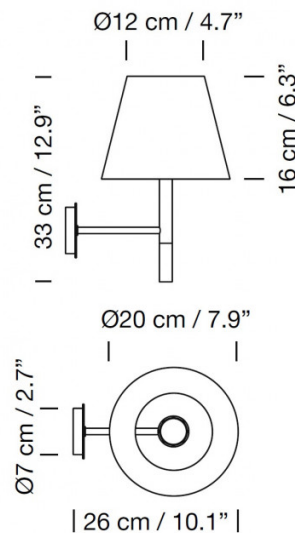

## PRODUCT SPECIFICATION

- Light Source:** 1 x Max 4.5W E27 LED (included)
- IP Code:** 20
- Dimming:** Dimmable via mains phase dimming.
- Dimensions:**
  - Shade: Ø20cm
  - Shade Height: 16cm
  - Total Height: 33cm
  - Depth: 26cm
  - Wall Base: Ø7cm