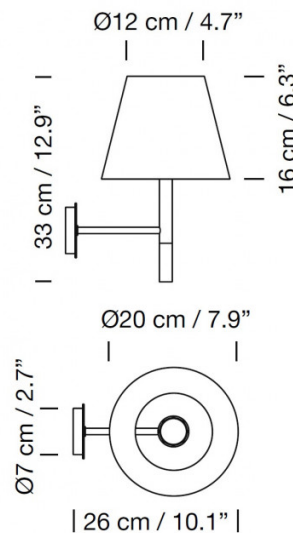

## PRODUCT SPECIFICATION

- Light Source:** 1 x Max 3.4W E27 LED (included)
- IP Code:** 20
- Dimming:** Dimmable via mains phase dimming.
- Dimensions:**
  - Shade: Ø20cm
  - Shade Height: 16cm
  - Total Height: 33cm
  - Depth: 26cm
  - Wall Base: Ø7cm