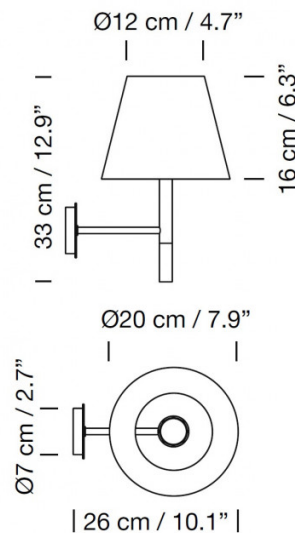

For all sales and technical enquiries, please contact:

+44 (0)114 263 4266

info@davidvillagelighting.co.uk

www.davidvillagelighting.co.uk