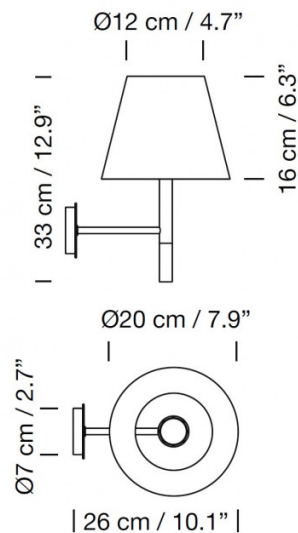

Santa & Cole BC2 Wall Light

LA6349

SOURCE: <https://www.davidvillagelighting.co.uk/product/Santa-Cole-BC2-Wall-Light/13207>

PRODUCT DESCRIPTION

Designer: Santa & Cole Team

Santa & Cole BC2 Wall Light

The BC2 wall light, part of the BC light collection, was designed by the Santa & Cole design team in 1995. This wall lamp embodies quality and sturdiness, having a simple yet effective aesthetic that is universal. The BC2 wall lamp has a fixed arm, with a satin nickel structure and beech wood detail, and hard-wires into to the wall, similar to the [BC3](#) and contrary to the [BC1](#) that comes with a 3.5m cable and plug.

PRODUCT SPECIFICATION

- Light Source:** 1 x Max 3.4W E27 LED (included)
- IP Code:** 20
- Dimming:** Dimmable via mains phase dimming.
- Dimensions:**
 - Shade: Ø20cm
 - Shade Height: 16cm
 - Total Height: 33cm
 - Depth: 26cm
 - Wall Base: Ø7cm