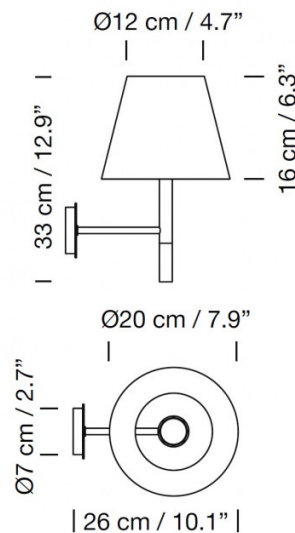

## PRODUCT SPECIFICATION

- Light Source:** 1 x Max 3.4W E27 LED (included)
- IP Code:** 20
- Dimming:** Dimmable via mains phase dimming.
- Dimensions:**
  - Shade: Ø20cm
  - Shade Height: 16cm
  - Total Height: 33cm
  - Depth: 26cm
  - Wall Base: Ø7cm