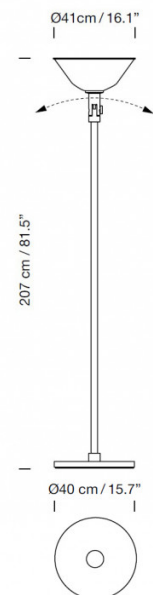

After 90 years from when it was first designed the GATCPAC floor lamp celebrates the designer and group with a revamped edit of the light based on Clavé's original plans. The floor light is still thoroughly contemporary, with a chic aluminium finish and sleek silhouette. The lampshade has a beautiful dome shape and is adjustable so you can direct the light where needed. Suitable for a wide variety of settings, the GATCPAC floor light will be a talking point with a rich history and a stunning design.

## PRODUCT SPECIFICATION

**Light Source:** 1 x Max 12W E27 LED (included)

**IP Code:** 20

**Dimming:** In line dimmer included on cable.

**Dimensions:** Shade: Ø41cm  
Height: 207cm  
Base: Ø40cm  
Cable Length: 400cm