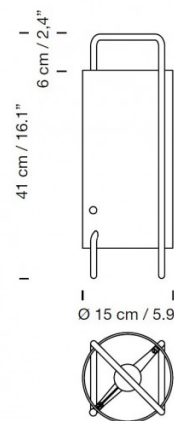

## PRODUCT SPECIFICATION

- Light Source:** 1 x Max 4.5W LED E27 (included)
- IP Code:** 20
- Dimming:** Integrated on/off switch included on product.
- Dimensions:** Shade: Ø15cm  
Height: 41cm  
Cable Length: 320cm