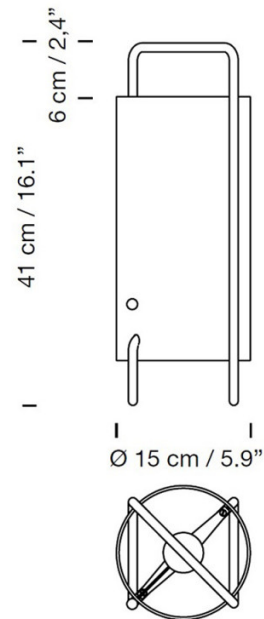

## PRODUCT SPECIFICATION

- Light Source:** 1 x Max 3.4W E27 LED (included)
- IP Code:** 20
- Dimming:** Integrated on/off switch included on product.
- Dimensions:**
  - Shade: Ø15cm
  - Shade Height: 41cm
  - Full Height: 47cm
  - Cable Length: 320cm