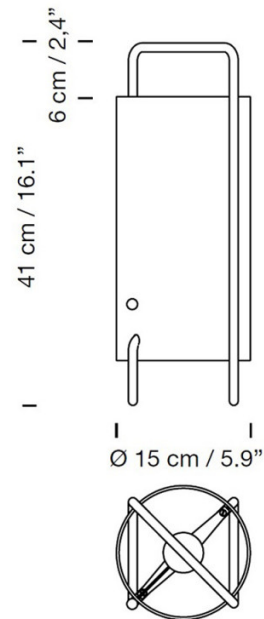

## PRODUCT SPECIFICATION

- Light Source:** 1 x Max 4.5W LED E27 (included)
- IP Code:** 20
- Dimming:** Integrated on/off switch included on product.
- Dimensions:** Shade: Ø15cm  
Height: 41cm  
Cable Length: 320cm