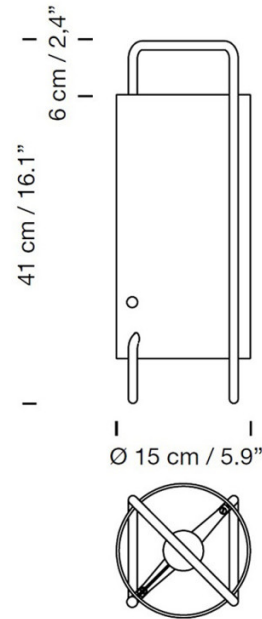

## PRODUCT SPECIFICATION

- Light Source:** 1 x Max 4.5W LED E27 (included)
- IP Code:** 20
- Dimming:** Integrated on/off switch included on product.
- Dimensions:** Shade: Ø15cm  
Height: 41cm  
Cable Length: 320cm