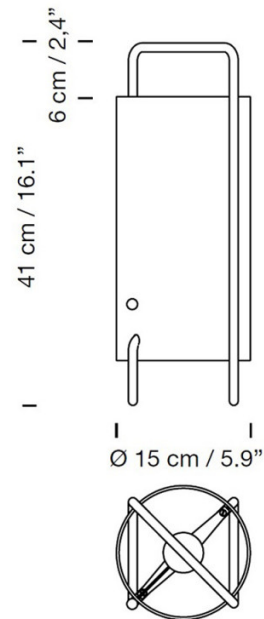

PRODUCT SPECIFICATION

- **Light Source:** 1 x Max 4.5W LED E27 (included)
- **IP Code:** 20
- **Dimming:** Integrated on/off switch included on product.
- **Dimensions:** Shade: Ø15cm
  Height: 41cm
  Cable Length: 320cm