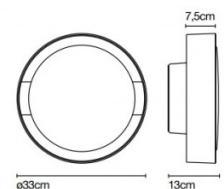

**Dimensions: Plaff- on! 33:**  
Ø33cm  
13cm depth from wall

**Plaff- on! 50:**  
Ø50cm  
13.8cm depth from wall

**Plaff-on! 50 IP54**

**Plaff-on! 33 IP54**

**For all sales and technical enquiries, please contact:**