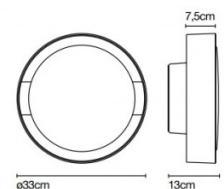

PRODUCT SPECIFICATION

Light Source: **Plaff- on! 33:**
2 x Max 8W E27 LED (excluded)

Plaff- on! 50:
4 x Max 8W E27 LED (excluded)

IP Code: 54

Dimming: Dimmable via mains phase dimming.

Dimensions: **Plaff- on! 33:**
Ø33cm
13cm depth from wall

Plaff- on! 50:
Ø50cm
13.8cm depth from wall

Plaff-on! 50 IP54

Plaff-on! 33 IP54

For all sales and technical enquiries, please contact:

+44 (0)114 263 4266

info@davidvillagelighting.co.uk

www.davidvillagelighting.co.uk