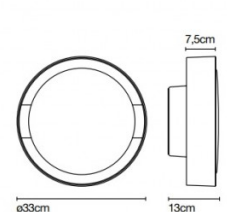

## PRODUCT SPECIFICATION

**Light Source: Plaff- on! 33:**  
2 x Max 8W E27 LED (excluded)

**Plaff- on! 50:**  
4 x Max 8W E27 LED (excluded)

**IP Code:** 54

**Dimming:** Dimmable via mains phase dimming.

**Dimensions: Plaff- on! 33:**  
Ø33cm  
13cm depth from wall

**Plaff- on! 50:**  
Ø50cm  
13.8cm depth from wall

Plaff-on! 50 IP54

Plaff-on! 33 IP54

**For all sales and technical enquiries, please contact:**

+44 (0)114 263 4266

[info@davidvillagelighting.co.uk](mailto:info@davidvillagelighting.co.uk)