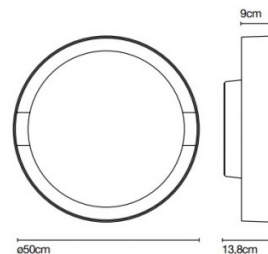

## PRODUCT SPECIFICATION

**Light Source: Plaff- on! 33:**  
2 x Max 8W E27 LED (excluded)

**Plaff- on! 50:**  
4 x Max 8W E27 LED (excluded)

**IP Code:** 54

**Dimming:** Dimmable via mains phase dimming.

**Dimensions: Plaff- on! 33:**  
Ø33cm  
13cm depth from wall

**Plaff- on! 50:**  
Ø50cm  
13.8cm depth from wall

Plaff-on! 50 IP54

Plaff-on! 33 IP54

**For all sales and technical enquiries, please contact:**

+44 (0)114 263 4266

[info@davidvillagelighting.co.uk](mailto:info@davidvillagelighting.co.uk)