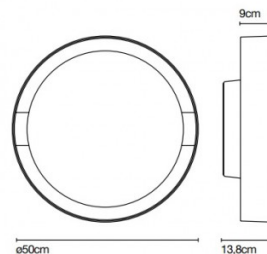

**PRODUCT SPECIFICATION**

**Light Source: Plaff- on! 33:**  
2 x Max 8W E27 LED (excluded)

**Plaff- on! 50:**  
4 x Max 8W E27 LED (excluded)

**IP Code:** 54

**Dimming:** Dimmable via mains phase dimming.

**Dimensions: Plaff- on! 33:**  
Ø33cm  
13cm depth from wall

**Plaff- on! 50:**  
Ø50cm  
13.8cm depth from wall

**Plaff-on! 50 IP54**

**Plaff-on! 33 IP54**

**For all sales and technical enquiries, please contact:**