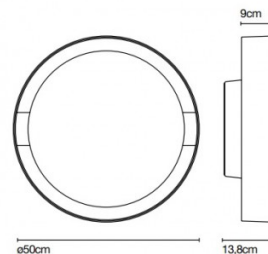

PRODUCT SPECIFICATION

Light Source: **Plaff- on! 33:**
2 x Max 8W E27 LED (excluded)

Plaff- on! 50:
4 x Max 8W E27 LED (excluded)

IP Code: 54

Dimming: Dimmable via mains phase dimming.

Dimensions: **Plaff- on! 33:**
Ø33cm
13cm depth from wall

Plaff- on! 50:
Ø50cm
13.8cm depth from wall

Plaff-on! 50 IP54

Plaff-on! 33 IP54

For all sales and technical enquiries, please contact:

+44 (0)114 263 4266

info@davidvillagelighting.co.uk

www.davidvillagelighting.co.uk