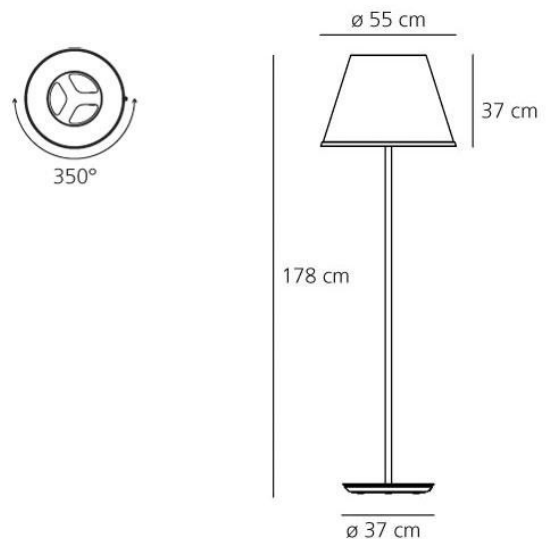

PRODUCT SPECIFICATION

- Light Source:** Direct: 3 x 15W E27 LED or 3 x 77W E27 (excluded)
+
Indirect: 1 x 8W E27 LED or 1 x 100W E27 (excluded)
- IP Code:** 20
- Dimming:** In line on/off switch included on cord.
- Dimensions:** 178 cm height
55 cm shade
37 cm shade height
37 cm base