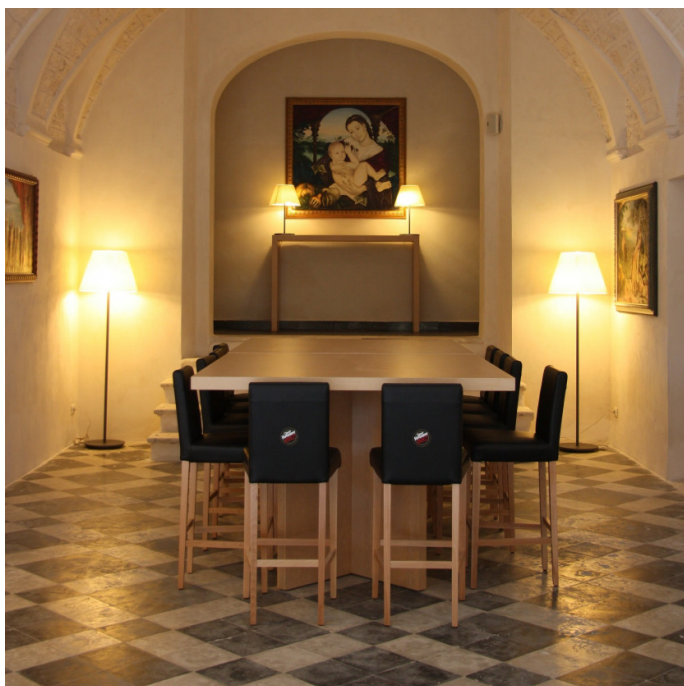

Artemide

Artemide Choose Mega Floor Lamp

LA6311

SOURCE: <https://www.davidvillagelighting.co.uk/product/Artemide-Choose-Mega-Floor-Lamp/13179>

PRODUCT DESCRIPTION

Designer: Matteo Thun

Artemide Choose Mega Floor Lamp

The mega version of the Choose floor lamp, the Choose Mega lamp is a design by Matteo Thun for Artemide. Choose is a modern take to the traditional abat-jour. A transparent polycarbonate diffuser takes a parchment paper insert and allows for a soft indirect and diffused light. Choose Mega has a double light emission, each controlled independently via the on/off switches on the cord, an upwards light from the top of the lamp and a downlight via three light bulbs.

PRODUCT SPECIFICATION

- Light Source:** Direct: 3 x 15W E27 LED or 3 x 77W E27 (excluded)
+
Indirect: 1 x 8W E27 LED or 1 x 100W E27 (excluded)
- IP Code:** 20
- Dimming:** In line on/off switch included on cord.
- Dimensions:** 178 cm height
55 cm shade
37 cm shade height
37 cm base