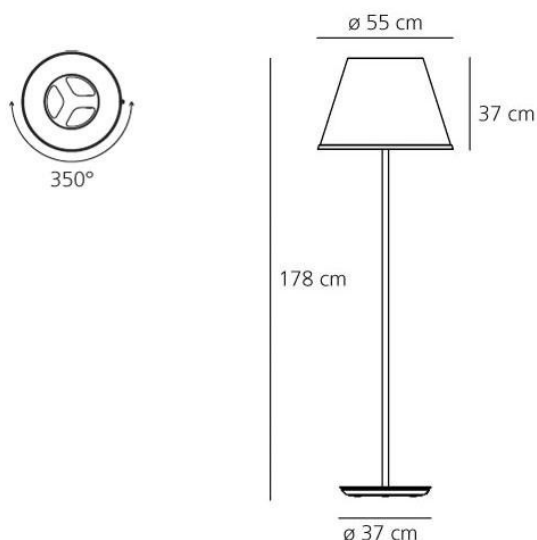

## PRODUCT SPECIFICATION

- Light Source:** Direct: 3 x 15W E27 LED or 3 x 77W E27 (excluded)  
+  
Indirect: 1 x 8W E27 LED or 1 x 100W E27 (excluded)
- IP Code:** 20
- Dimming:** In line on/off switch included on cord.
- Dimensions:** 178 cm height  
55 cm shade  
37 cm shade height  
37 cm base