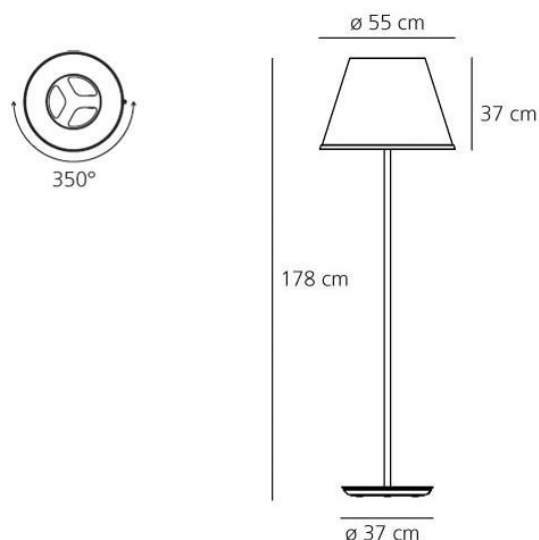

PRODUCT SPECIFICATION

- Light Source:** Direct: 3 x 15W E27 LED or 3 x 77W E27 (excluded)
+
Indirect: 1 x 8W E27 LED or 1 x 100W E27 (excluded)
- IP Code:** 20
- Dimming:** In line on/off switch included on cord.
- Dimensions:** 178 cm height
55 cm shade
37 cm shade height
37 cm base