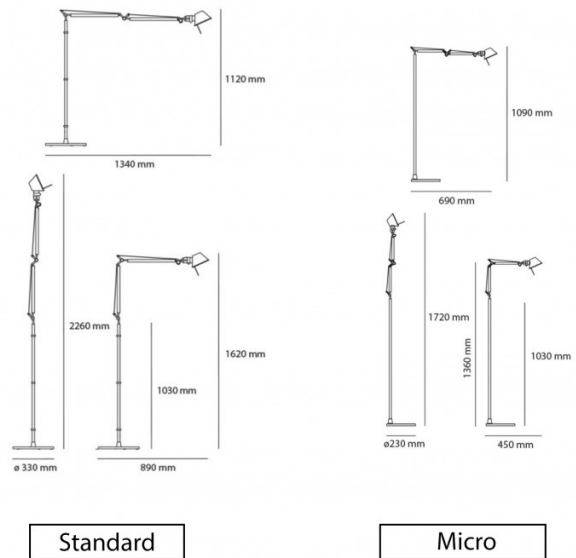

PRODUCT SPECIFICATION

Light Source: **Standard:** 10W, 3000K, 593 Lumens
Micro: 9W, 3000K, 461 Lumens

IP Code: 20

Dimming: Integrated dimmer on the product.

Dimensions: Standard
Depth: 33-134cm
Height: 112-226cm
Base: Ø33cm

Micro
Depth: 23-69cm
Height: 103-172cm
Base: Ø23cm

For all sales and technical enquiries, please contact:

+44 (0)114 263 4266

info@davidvillagelighting.co.uk

www.davidvillagelighting.co.uk