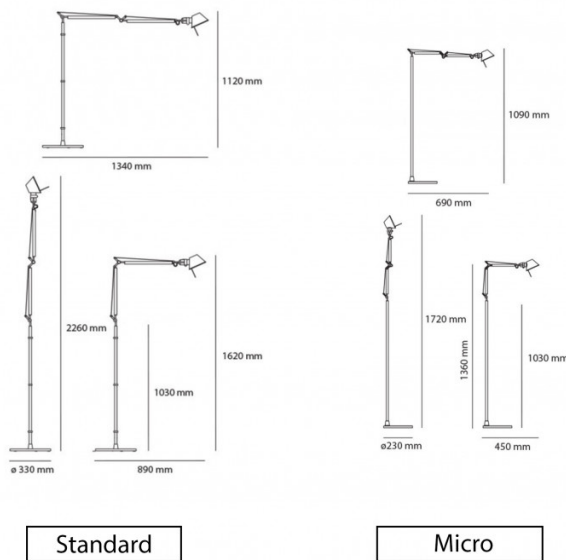

## PRODUCT SPECIFICATION

**Light Source:** **Standard:** 10W, 3000K, 593 Lumens  
**Micro:** 9W, 3000K, 461 Lumens

**IP Code:** 20

**Dimming:** Integrated dimmer on the product.

**Dimensions: Standard**  
Depth: 33-134cm  
Height: 112-226cm  
Base: Ø33cm

**Micro**  
Depth: 23-69cm  
Height: 103-172cm  
Base: Ø23cm

**For all sales and technical enquiries, please contact:**

+44 (0)114 263 4266

[info@davidvillagelighting.co.uk](mailto:info@davidvillagelighting.co.uk)