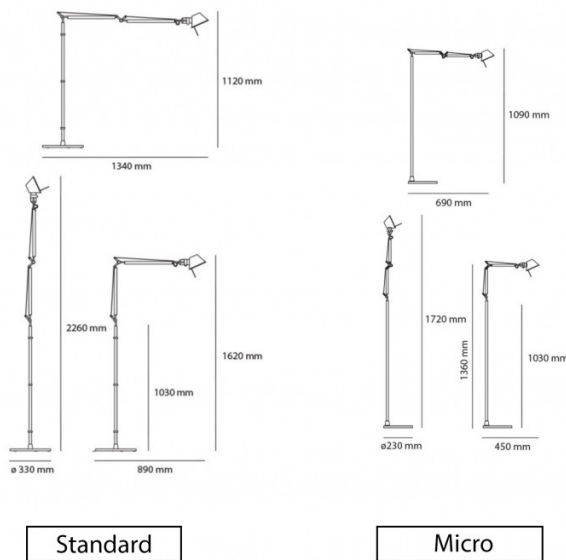

PRODUCT SPECIFICATION

Light Source: **Standard:** 10W, 3000K, 593 Lumens
Micro: 9W, 3000K, 461 Lumens

IP Code: 20

Dimming: Integrated dimmer on the product.

Dimensions: Standard
Depth: 33-134cm
Height: 112-226cm
Base: Ø33cm

Micro
Depth: 23-69cm
Height: 103-172cm
Base: Ø23cm

For all sales and technical enquiries, please contact:

+44 (0)114 263 4266

info@davidvillagelighting.co.uk

www.davidvillagelighting.co.uk