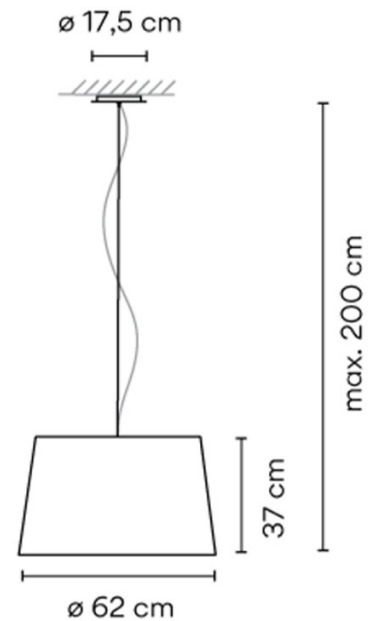

An oversized version of the Vibia Warm Pendant can be supplied. Please [contact us](#) for more information and pricing.

PRODUCT SPECIFICATION

Light Source: 4 x Max 12W E27 LED (excluded)

IP Code: 20

Dimming: Non-Dimmable.

Dimensions: Shade: Ø62cm  
Shade Height: 37cm  
Maximum Drop Height: 200cm  
Ceiling Canopy: Ø17.5cm

**For all sales and technical enquiries, please contact:**

+44 (0)114 263 4266

[info@davidvillagelighting.co.uk](mailto:info@davidvillagelighting.co.uk)