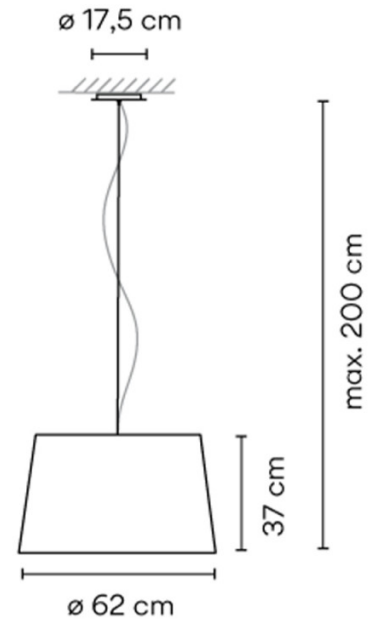

An oversized version of the Vibia Warm Pendant can be supplied. Please [contact us](#) for more information and pricing.

PRODUCT SPECIFICATION

- Light Source: 4 x Max 12W E27 LED (excluded)
- IP Code: 20
- Dimming: Non-Dimmable.
- Dimensions: Shade: Ø62cm
Shade Height: 37cm
Maximum Drop Height: 200cm
Ceiling Canopy: Ø17.5cm