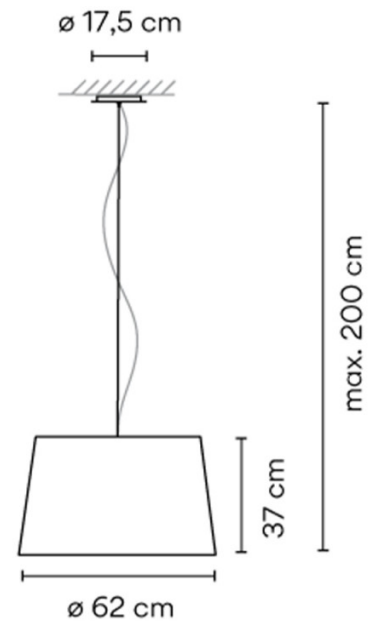

An oversized version of the Vibia Warm Pendant can be supplied. Please [contact us](#) for more information and pricing.

PRODUCT SPECIFICATION

- Light Source: 4 x Max 12W E27 LED (excluded)
- IP Code: 20
- Dimming: Non-Dimmable.
- Dimensions: Shade: Ø62cm
Shade Height: 37cm
Maximum Drop Height: 200cm
Ceiling Canopy: Ø17.5cm