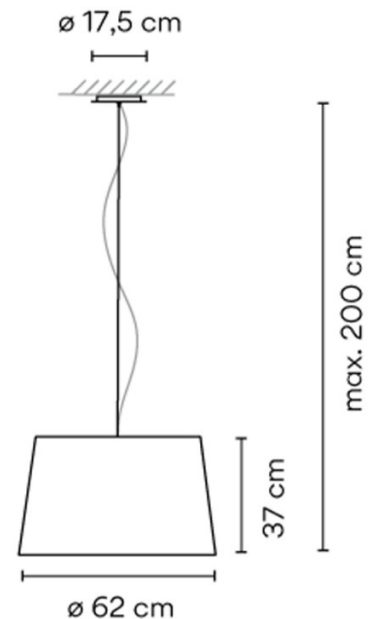

### PRODUCT SPECIFICATION

**Light Source:** 4 x Max 12W E27 LED (excluded)

**IP Code:** 20

**Dimming:** Non-Dimmable.

**Dimensions:** Shade: Ø62cm  
Shade Height: 37cm  
Maximum Drop Height: 200cm  
Ceiling Canopy: Ø17.5cm