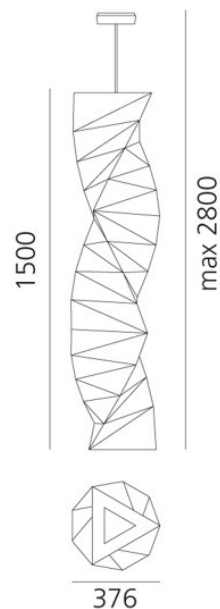

PRODUCT SPECIFICATION

1. **Light Source:** 28W, 3000K, 2119 lumens
2. **IP Code:** 20
3. **Dimming:** Dimmable via Push to make/switch dimming.
   Please consult your electrician, additional wiring may be required on site.
4. **Dimensions:** 280 height
   37.6 cm width
   37.6 cm depth

For all sales and technical enquiries, please contact:

+44 (0)114 263 4266

info@davidvillagelighting.co.uk

www.davidvillagelighting.co.uk