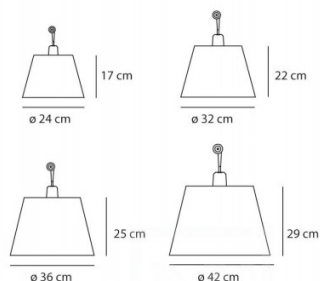

Dimensions: 240 - Ø24cm, L: 130cm
 320 - Ø32cm, L: 138cm
 360 - Ø36cm, L: 142cm
 420 - Ø24cm, L: 148cm

For all sales and technical enquiries, please contact:

+44 (0)114 263 4266

info@davidvillagelighting.co.uk