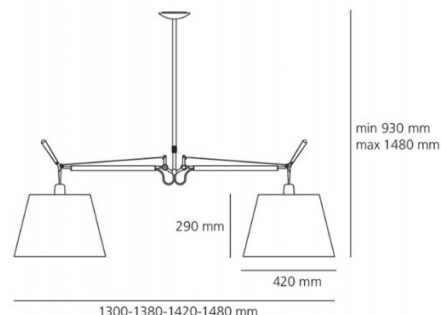

The Tolomeo Basculante 2 Bracci suspension emits a direct light, bringing a warm glow to its surroundings. With 2 finishes and 4 different sizes to choose from you can find the right fit for your space. It hangs beautifully above a dining table or just about anywhere in your home, definitely an eye catcher!

Dimensions: 240 - Ø24cm, L: 130cm
 320 - Ø32cm, L: 138cm
 360 - Ø36cm, L: 142cm
 420 - Ø24cm, L: 148cm

For all sales and technical enquiries, please contact:

+44 (0)114 263 4266

info@davidvillagelighting.co.uk