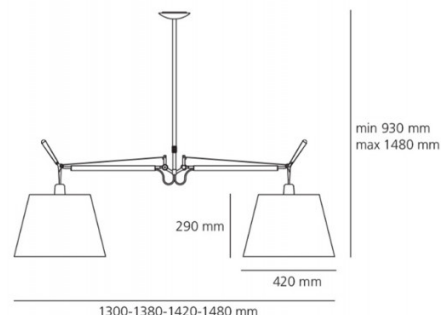

For all sales and technical enquiries, please contact:

+44 (0)114 263 4266

info@davidvillagelighting.co.uk

www.davidvillagelighting.co.uk