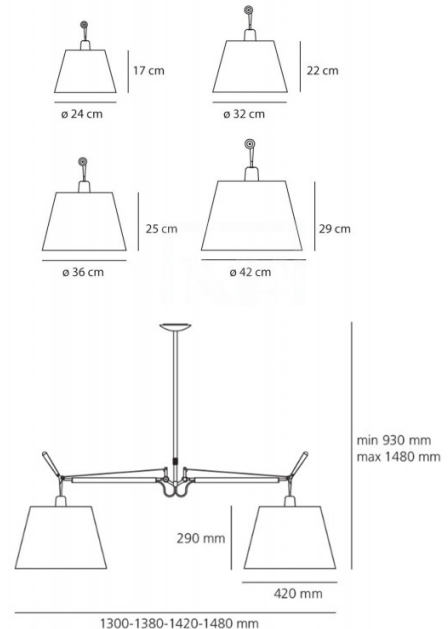

PRODUCT SPECIFICATION

Light Source: 240 - max 2 x 17W E27 (excluded)
 320 - max 2 X 21W E27 (excluded)
 360 - max 2 X 21W E27 (excluded)
 420 - max 2 X 21W E27 (excluded)

IP Code: 20

Dimming: Dimmable via mains phase dimming

Dimensions: 240 - Ø24cm, L: 130cm
 320 - Ø32cm, L: 138cm
 360 - Ø36cm, L: 142cm
 420 - Ø24cm, L: 148cm

For all sales and technical enquiries, please contact:

+44 (0)114 263 4266

info@davidvillagelighting.co.uk