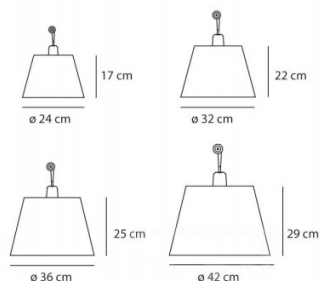

For all sales and technical enquiries, please contact:

+44 (0)114 263 4266

info@davidvillagelighting.co.uk

www.davidvillagelighting.co.uk