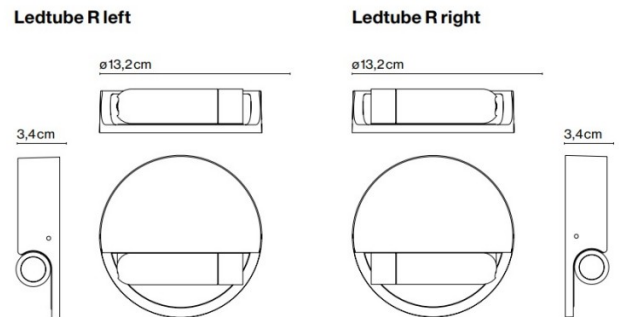

marset

Marset Ledtube R LED Wall Light

LA9522/R

SOURCE: <https://www.davidvillagelighting.co.uk/product/Marset-Ledtube-R-LED-Wall-Light/13001>

PRODUCT DESCRIPTION

Designer: Daniel López

Marset Ledtube R LED Wall Light

Synonymous with the brand for its utilitarian functionality and ability to blend seamlessly into any space, Ledtube by Marset is iconic today as it was 10 years ago upon its release. As a headboard light, Ledtube R was designed to ergonomically friendly, sleek and minimal, as well as being an intuitive light to interact with. The central tubular piece comes away from its frame to be angled in a way that best suits the user, the light turns on when opened and turns off again when closed back.

Marset Ledtube R is ideal for bedrooms in both residential and hospitality spaces, the design blends well into any setting to give the user comfort and aid as a reading light.

PRODUCT SPECIFICATION

- Light Source:** 2.1W, 2700K, 226.5 Lumens
- IP Code:** 20
- Dimming:** Integrated on/off switch on the product.
- Dimensions:** Ø13.2cm
Depth: 3.4cm