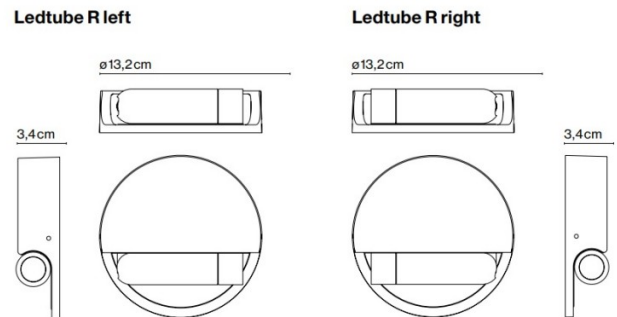

marset

Marset Ledtube R LED Wall Light

LA9522/R

SOURCE: <https://www.davidvillagelighting.co.uk/product/Marset-Ledtube-R-LED-Wall-Light/13001>

PRODUCT DESCRIPTION

Designer: Daniel López

Marset Ledtube R LED Wall Light

Synonymous with the brand for its utilitarian functionality and ability to blend seamlessly into any space, Ledtube by Marset is iconic today as it was 10 years ago upon its release. As a headboard light, Ledtube R was designed to ergonomically friendly, sleek and minimal, as well as being an intuitive light to interact with. The central tubular piece comes away from its frame to be angled in a way that best suits the user, the light turns on when opened and turns off again when closed back.

Marset Ledtube R is ideal for bedrooms in both residential and hospitality spaces, the design blends well into any setting to give the user comfort and aid as a reading light.

PRODUCT SPECIFICATION

- Light Source:** 2.1W, 2700K, 226.5 Lumens
- IP Code:** 20
- Dimming:** Integrated on/off switch on the product.
- Dimensions:** Ø13.2cm
Depth: 3.4cm