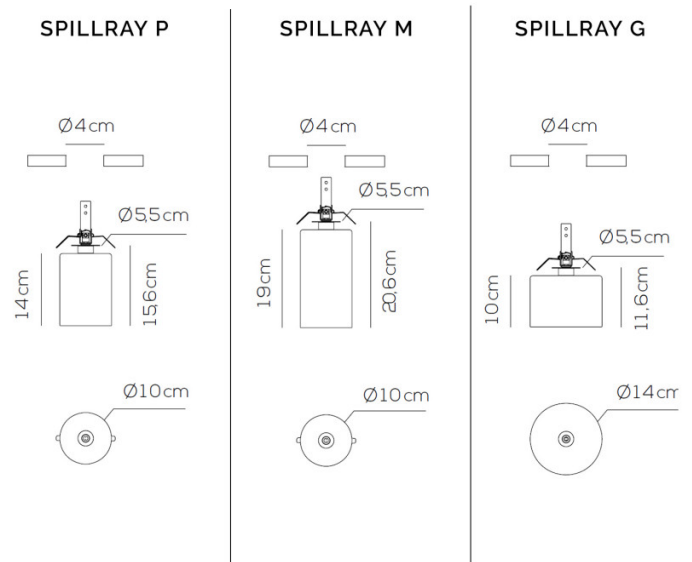

PRODUCT SPECIFICATION

Light Source: 1 x max 1.5W 12V_{DC} LED G4 non dimmable (included by Axolight)

IP Code: 20

Dimming: Non dimmable.

Dimensions: Spillray P
 Ø 10 cm shade
 14 cm glass height
 15.6 cm overall height
 Ø 5.5 cm recessed opening

Spillray M
 Ø 10 cm shade
 19 cm glass height
 20.6 cm overall height
 Ø 5.5 cm recessed opening

Spillray G
 Ø 14 cm shade
 10 cm glass height
 11.6 cm overall height
 Ø 5.5 cm recessed opening

For all sales and technical enquiries, please contact: