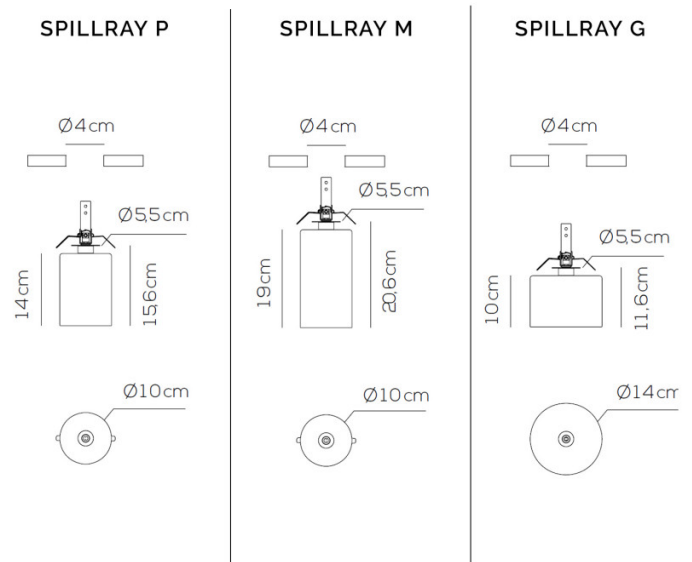

**PRODUCT SPECIFICATION**

**Light Source:** 1 x max 1.5W 12V<sub>DC</sub> LED G4 non dimmable (included by Axolight)

**IP Code:** 20

**Dimming:** Non dimmable.

**Dimensions: Spillray P**  
 Ø 10 cm shade  
 14 cm glass height  
 15.6 cm overall height  
 Ø 5.5 cm recessed opening

**Spillray M**  
 Ø 10 cm shade  
 19 cm glass height  
 20.6 cm overall height  
 Ø 5.5 cm recessed opening

**Spillray G**  
 Ø 14 cm shade  
 10 cm glass height  
 11.6 cm overall height  
 Ø 5.5 cm recessed opening