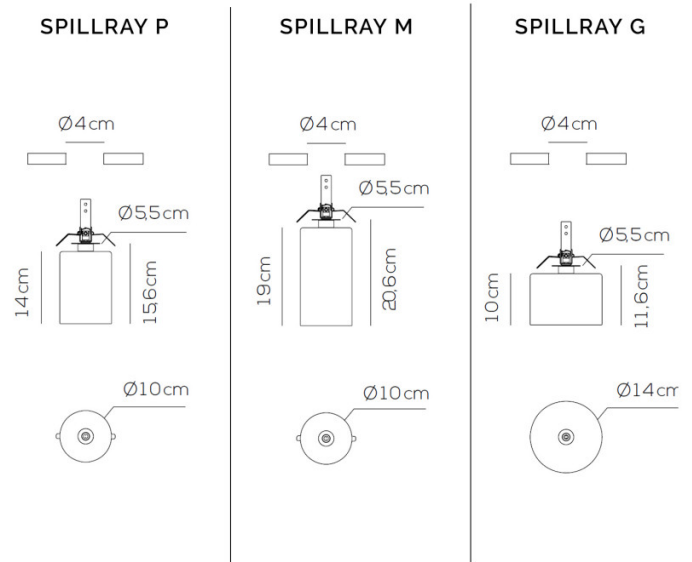

**PRODUCT SPECIFICATION**

**Light Source:** 1 x max 1.5W 12V<sub>DC</sub> LED G4 non dimmable (included by Axolight)

**IP Code:** 20

**Dimming:** Non dimmable.

**Dimensions: Spillray P**  
 Ø 10 cm shade  
 14 cm glass height  
 15.6 cm overall height  
 Ø 5.5 cm recessed opening

**Spillray M**  
 Ø 10 cm shade  
 19 cm glass height  
 20.6 cm overall height  
 Ø 5.5 cm recessed opening

**Spillray G**  
 Ø 14 cm shade  
 10 cm glass height  
 11.6 cm overall height  
 Ø 5.5 cm recessed opening