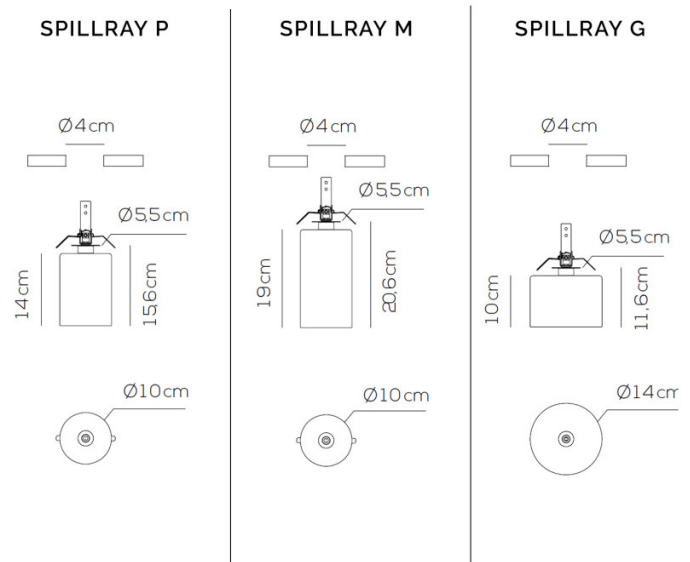

PRODUCT SPECIFICATION

Light Source: 1 x max 1.5W 12V_{DC} LED G4 non dimmable (included by Axolight)

IP Code: 20

Dimming: Non dimmable.

Dimensions: Spillray P
 Ø 10 cm shade
 14 cm glass height
 15.6 cm overall height
 Ø 5.5 cm recessed opening

Spillray M
 Ø 10 cm shade
 19 cm glass height
 20.6 cm overall height
 Ø 5.5 cm recessed opening

Spillray G
 Ø 14 cm shade
 10 cm glass height
 11.6 cm overall height
 Ø 5.5 cm recessed opening

For all sales and technical enquiries, please contact: