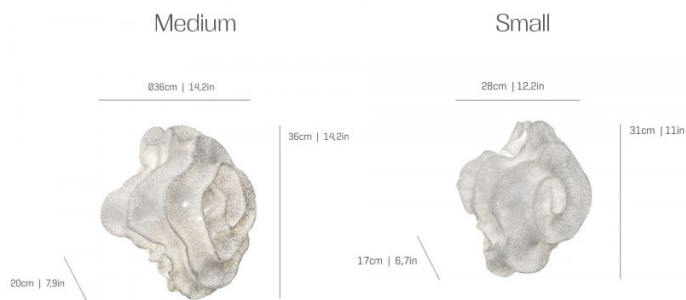

For all sales and technical enquiries, please contact:

+44 (0)114 263 4266

info@davidvillagelighting.co.uk

www.davidvillagelighting.co.uk