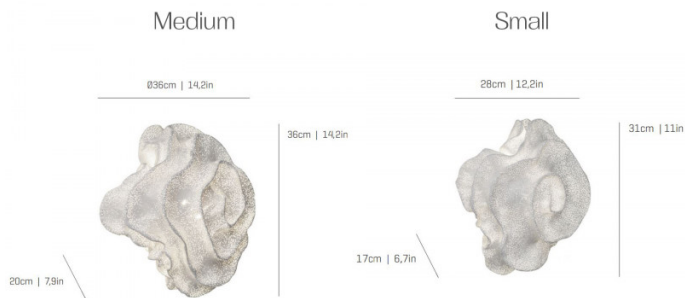

For all sales and technical enquiries, please contact:

+44 (0)114 263 4266

info@davidvillagelighting.co.uk

www.davidvillagelighting.co.uk