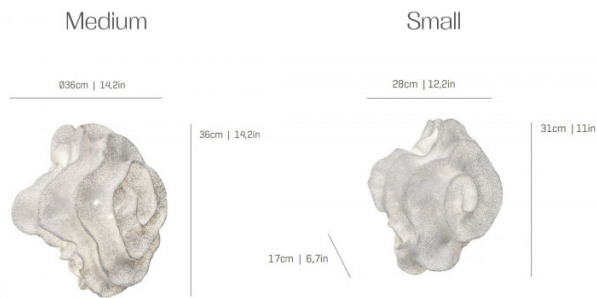

For all sales and technical enquiries, please contact:

+44 (0)114 263 4266

info@davidvillagelighting.co.uk

www.davidvillagelighting.co.uk