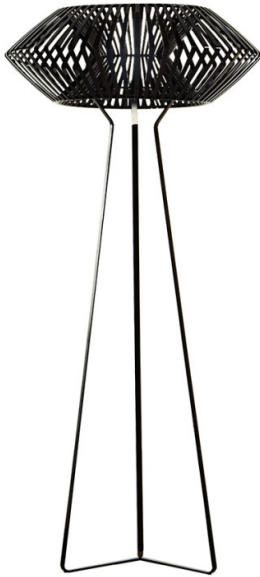

# a-emotional light V Floor Lamp

LA6131

SOURCE: <https://www.davidvillagelighting.co.uk/product/a-emotional-light-V-Floor-Lamp/12840>

## PRODUCT DESCRIPTION

**Designer:** Héctor Serrano

### a-emotional light V Floor Lamp

The V Floor Lamp was designed by Hector Serrano for a-emotional light. Hector's work focuses primarily on creating innovative pieces that have character while maintaining timelessness and attention to detail. The shade is made using metallic slats that create a complex-looking, geometric pattern. These slats are handmade using cutting-edge technology of plastic injected polycarbonate which creates a material that is delicate to the eye yet durable and strong. Standing on three legs that join in the centre, the V Floor Lamp has a strong personality, making the impossible seem possible.

The light source is partially concealed by the slats of the shade, which illuminates some parts of the shade while casting others into shadow. The top of the shade is exposed, allowing for light to escape, filling the room with light. The unique spatial shape of The V Floor Lamp will add a touch of the extraordinary to any dining room, kitchen, or bedroom. Display on its own or pair with [The V Pendant](#) to create an eye-catching, modern display in your home.