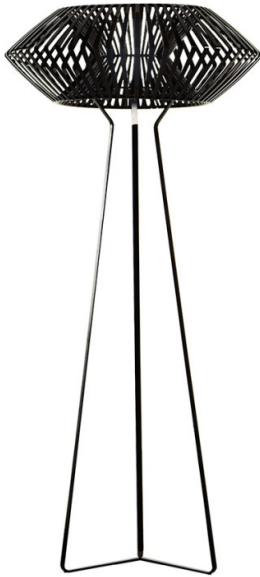

a-emotional light

a-emotional light V Floor Lamp

LA6131

SOURCE: <https://www.davidvillagelighting.co.uk/product/a-emotional-light-V-Floor-Lamp/12840>

PRODUCT DESCRIPTION

Designer: Héctor Serrano

a-emotional light V Floor Lamp

The V Floor Lamp was designed by Hector Serrano for a-emotional light. Hector's work focuses primarily on creating innovative pieces that have character while maintaining timelessness and attention to detail. The shade is made using metallic slats that create a complex-looking, geometric pattern. These slats are handmade using cutting-edge technology of plastic injected polycarbonate which creates a material that is delicate to the eye yet durable and strong. Standing on three legs that join in the centre, the V Floor Lamp has a strong personality, making the impossible seem possible.

The light source is partially concealed by the slats of the shade, which illuminates some parts of the shade while casting others into shadow. The top of the shade is exposed, allowing for light to escape, filling the room with light. The unique spatial shape of The V Floor Lamp will add a touch of the extraordinary to any dining room, kitchen, or bedroom. Display on its own or pair with [The V Pendant](#) to create an eye-catching, modern display in your home.

PRODUCT SPECIFICATION

Light Source: 1 x Max 12W E27 LED (excluded)

IP Code: 20

Dimming: Dimmable via mains phase dimming.

Dimensions: Shade: Ø80cm
Shade Height: 29cm
Height: 173cm

For all sales and technical enquiries, please contact: