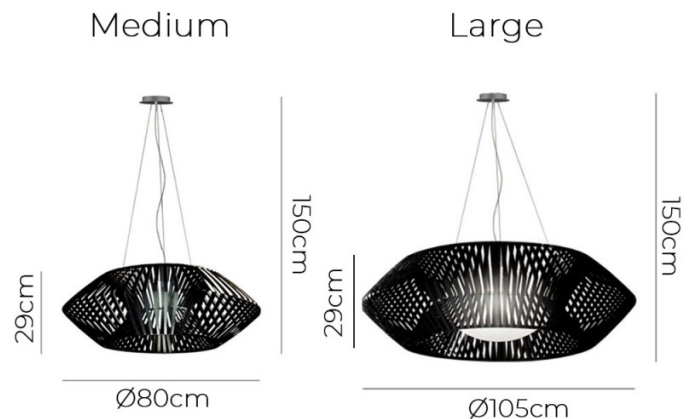

The V Pendant by a-emotional light was designed by Hector Serrano. Hector's designs focus on character as well as timelessness and attention to detail, which can be seen in the geometric form of the V Floor Lamp. The metallic slats of the shade are handmade using cutting-edge technology of plastic-injected polycarbonate. This creates a durable yet strong material that is easy to maintain. To clean, simply wipe with a damp cloth.

PRODUCT SPECIFICATION

Light Source: **Medium:** 1 x Max 12W E27 LED (excluded)
Large: 4 x Max 12W E27 LED (excluded)

IP Code: 20

Dimming: Dimmable via mains phase dimming.

Dimensions: Medium
Shade: Ø80cm
Shade Height: 29cm
Drop Height: 150cm

Large
Shade: Ø105cm
Shade Height: 29cm
Drop Height: 150cm

For all sales and technical enquiries, please contact:

+44 (0)114 263 4266

info@davidvillagelighting.co.uk

www.davidvillagelighting.co.uk