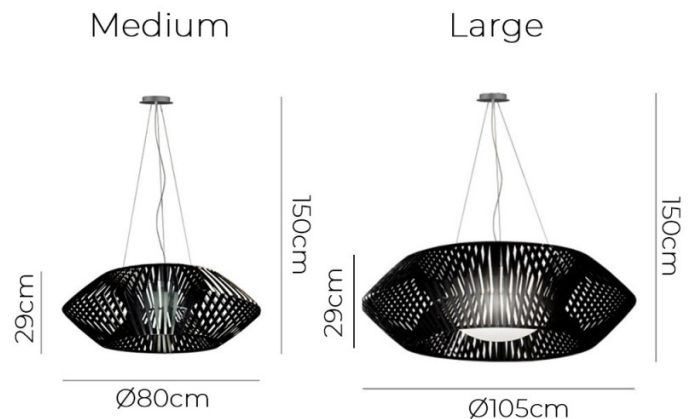

The V Pendant by a-emotional light was designed by Hector Serrano. Hector's designs focus on character as well as timelessness and attention to detail, which can be seen in the geometric form of the V Floor Lamp. The metallic slats of the shade are handmade using cutting-edge technology of plastic-injected polycarbonate. This creates a durable yet strong material that is easy to maintain. To clean, simply wipe with a damp cloth.

The unique caged silhouette encapsulates the light source, creating a play of light and shadows when illuminated. Also in the collection is [The V Floor Lamp](#), which can be displayed together with The V Pendant to create a striking display in your home. The bright light produced by this pendant makes it perfect for hanging over tables in the dining room, office, or over a kitchen island. This pendant can be displayed on its own or in multiples to create larger displays in commercial settings.

PRODUCT SPECIFICATION

Light Source: **Medium:** 1 x Max 12W E27 LED (excluded)
Large: 4 x Max 12W E27 LED (excluded)

IP Code: 20

Dimming: Dimmable via mains phase dimming.

Dimensions: Medium
Shade: Ø80cm
Shade Height: 29cm
Drop Height: 150cm

Large
Shade: Ø105cm
Shade Height: 29cm
Drop Height: 150cm

For all sales and technical enquiries, please contact:

+44 (0)114 263 4266

info@davidvillagelighting.co.uk

www.davidvillagelighting.co.uk