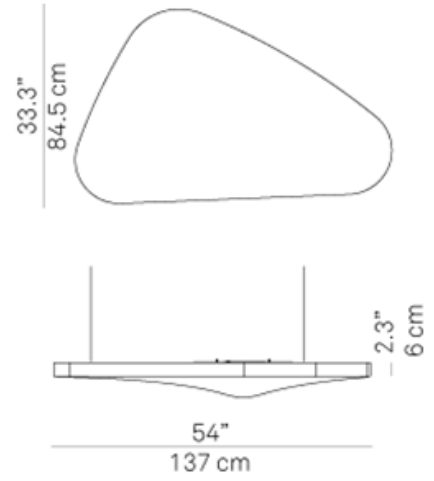

PRODUCT SPECIFICATION

For all sales and technical enquiries, please contact:

+44 (0)114 263 4266

info@davidvillagelighting.co.uk

www.davidvillagelighting.co.uk