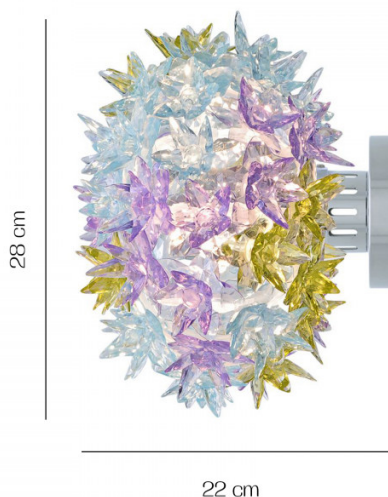

Kartell

Kartell Bloom CW2 Ceiling / Wall

LA6118

SOURCE: <https://www.davidvillagelighting.co.uk/product/Kartell-Bloom-CW2-Ceiling-Wall/12816>

PRODUCT DESCRIPTION

Designer: Ferruccio Laviani

Kartell Bloom CW2 Ceiling / Wall

A delicate spring bouquet, the Bloom CW2 is a Ferruccio Laviani lamp that brings a colourful nuance in either mint, lavender, white or crystal finish. The Bloom CW2 can be mounted onto the wall or the ceiling and is the smallest in the [Bloom collection](#). The light is covered in numerous, sparkling polycarbonate flowers. A series of lights within the frame direct the light through the flowers which are then reflected from the petals into every direction.

This product requires on site assembly.

PRODUCT SPECIFICATION

- Light Source:** 3 x 4.5W LED G9 (included)
- IP Code:** 20
- Dimming:** Dimmable via mains phase dimming.
- Dimensions:** Ø 28 cm
22 cm depth