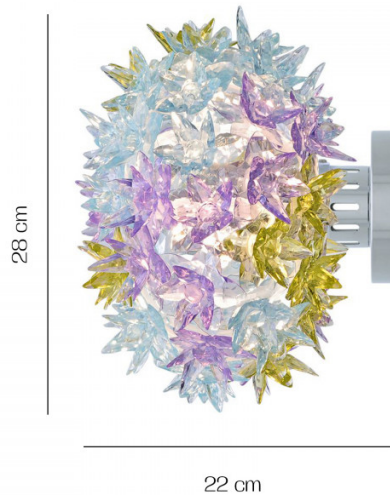

Kartell

Kartell Bloom CW2 Ceiling / Wall

LA6118

SOURCE: <https://www.davidvillagelighting.co.uk/product/Kartell-Bloom-CW2-Ceiling-Wall/12816>

PRODUCT DESCRIPTION

Designer: Ferruccio Laviani

Kartell Bloom CW2 Ceiling / Wall

A delicate spring bouquet, the Bloom CW2 is a Ferruccio Laviani lamp that brings a colourful nuance in either mint, lavender, white or crystal finish. The Bloom CW2 can be mounted onto the wall or the ceiling and is the smallest in the [Bloom collection](#). The light is covered in numerous, sparkling polycarbonate flowers. A series of lights within the frame direct the light through the flowers which are then reflected from the petals into every direction.

This product requires on site assembly.

PRODUCT SPECIFICATION

- Light Source:** 3 x 4.5W LED G9 (included)
- IP Code:** 20
- Dimming:** Dimmable via mains phase dimming.
- Dimensions:** Ø 28 cm
22 cm depth