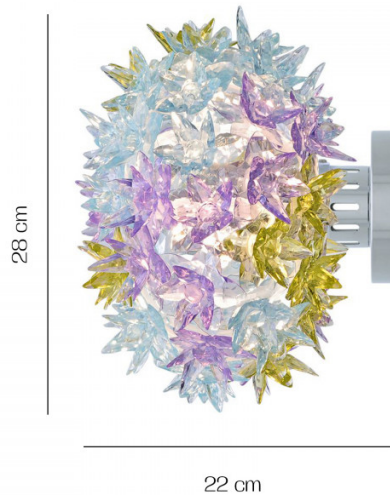

LA6118

SOURCE: <https://www.davidvillagelighting.co.uk/product/Kartell-Bloom-CW2-Ceiling-Wall/12816>

PRODUCT DESCRIPTION

Designer: Ferruccio Laviani

Kartell Bloom CW2 Ceiling / Wall

A delicate spring bouquet, the Bloom CW2 is a Ferruccio Laviani lamp that brings a colourful nuance in either mint, lavender, white or crystal finish. The Bloom CW2 can be mounted onto the wall or the ceiling and is the smallest in the [Bloom collection](#). The light is covered in numerous, sparkling polycarbonate flowers. A series of lights within the frame direct the light through the flowers which are then reflected from the petals into every direction.

This product requires on site assembly.

PRODUCT SPECIFICATION

- Light Source:** 3 x 4.5W LED G9 (included)
- IP Code:** 20
- Dimming:** Dimmable via mains phase dimming.
- Dimensions:** Ø 28 cm
22 cm depth