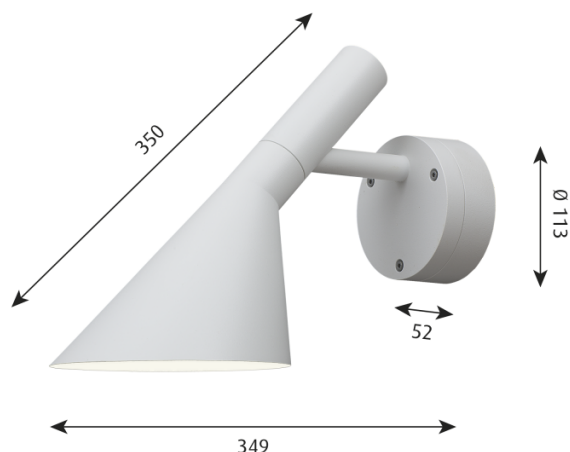

The AJ LED exterior wall light has a fixture head with a distinct, asymmetrical shape, which determines the light characteristics of the fixture. It is made from die cast aluminium, making it extremely hardy and weather resistant. The AJ 50 wall lamp is designed for outdoor use and is ideally placed by doors to illuminate porches and decks and is available in 3 lovely finishes, black, white or aluminium.

PRODUCT SPECIFICATION

Light Source: 7.6W, 3000K, 428 Lumens

IP Code: 65

Dimming: Dimmable via mains phase dimming.

Dimensions: Shade Length: 35cm
Depth: 349cm
Wall Base: Ø11.3cm
Wall Base Depth: 5.2cm

For all sales and technical enquiries, please contact: