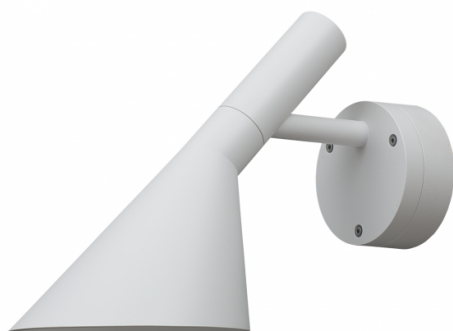

louis poulsen

Louis Poulsen AJ 50 Exterior LED Wall Light

LA8489-LED

SOURCE: <https://www.davidvillagelighting.co.uk/product/Louis-Poulsen-AJ-50-Exterior-LED-Wall-Light/12811>

PRODUCT DESCRIPTION

Designer: Arne Jacobsen

AJ 50 LED Outdoor Wall Light by Louis Poulsen

Originally designed in 1957 by Arne Jacobsen for the SAS Royal Hotel in Copenhagen, the [Louis Poulsen AJ collection](#) of wall, floor and table lamps now has iconic status. The AJ outdoor wall lamp is striking yet not imposing; it has a swivelling shade and sculptural design.

The AJ LED exterior wall light has a fixture head with a distinct, asymmetrical shape, which determines the light characteristics of the fixture. It is made from die cast aluminium, making it extremely hardy and weather resistant. The AJ 50 wall lamp is designed for outdoor use and is ideally placed by doors to illuminate porches and decks and is available in 3 lovely finishes, black, white or aluminium.

PRODUCT SPECIFICATION

Light Source: 7.6W, 3000K, 428 Lumens

IP Code: 65

Dimming: Dimmable via mains phase dimming.

Dimensions: Shade Length: 35cm
Depth: 349cm
Wall Base: Ø11.3cm
Wall Base Depth: 5.2cm

For all sales and technical enquiries, please contact: