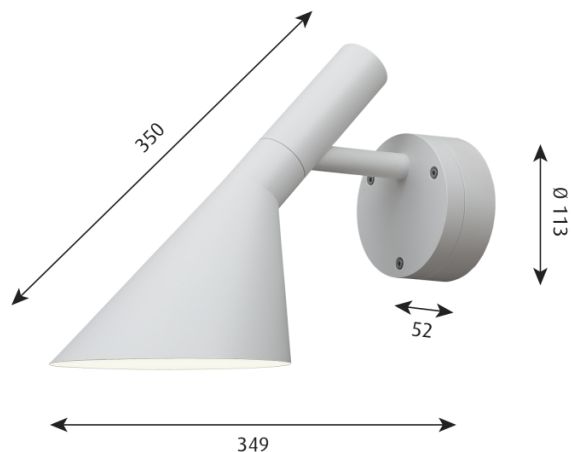

The AJ LED exterior wall light has a fixture head with a distinct, asymmetrical shape, which determines the light characteristics of the fixture. It is made from die cast aluminium, making it extremely hardy and weather resistant. The AJ 50 wall lamp is designed for outdoor use and is ideally placed by doors to illuminate porches and decks and is available in 3 lovely finishes, black, white or aluminium.

PRODUCT SPECIFICATION

- Light Source:** 7.6W, 3000K, 428 Lumens
- IP Code:** 65
- Dimming:** Dimmable via mains phase dimming.
- Dimensions:** Shade Length: 35cm
Depth: 349cm
Wall Base: Ø11.3cm
Wall Base Depth: 5.2cm