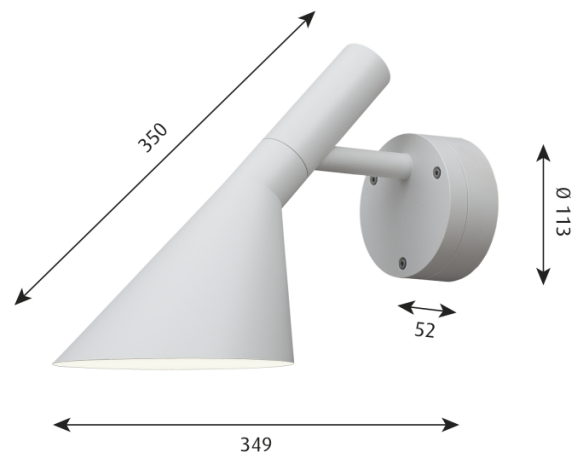

The AJ LED exterior wall light has a fixture head with a distinct, asymmetrical shape, which determines the light characteristics of the fixture. It is made from die cast aluminium, making it extremely hardy and weather resistant. The AJ 50 wall lamp is designed for outdoor use and is ideally placed by doors to illuminate porches and decks and is available in 3 lovely finishes, black, white or aluminium.

PRODUCT SPECIFICATION

- Light Source:** 7.6W, 3000K, 428 Lumens
- IP Code:** 65
- Dimming:** Dimmable via mains phase dimming.
- Dimensions:** Shade Length: 35cm
Depth: 349cm
Wall Base: Ø11.3cm
Wall Base Depth: 5.2cm