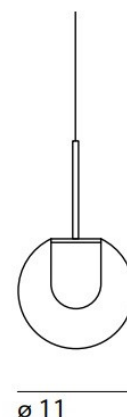

kdln

KDLN Dew 1 LED Suspension Light

LA9835-1

SOURCE: <https://www.davidvillagelighting.co.uk/product/KDLN-Dew-1-LED-Suspension-Light/12796>

PRODUCT DESCRIPTION

Designer: Emmanuel Babled

KDLN Dew 1 LED Suspension Light

Designed by French designer Emmanuel Babled, the Dew suspension is described by KDLN as 'glass drops suspended in space like dew, tangible and fleeting, they multiply their luminous reflections'. The expertly crafted glass shades envelop the glistening chrome detailing. This detail is what makes these lights a stunning feature when switched off as well as switched on. The choice of ceiling canopy gives you the freedom to mount the Dew suspension in the ideal fashion. This suspension is also available in a black or brass finish upon request.

Emmanuel is known for his love of glass and voluptuous forms that emulate droplets of luxurious glass. This passion paired with the metal chrome detailing demonstrates the skill and craftsmanship that the designer has used to form these Dew suspension lights.

This suspension can also be strung up in a way that allows you to have 1-21 individual elements. Please [contact us](#) for more information and pricing.

PRODUCT SPECIFICATION

Light Source: 4.8W, 2700K, 500 Lumens

IP Code: 20

Dimming: Dimmable via mains phase dimming.

Dimensions: Surface:
Depth: 0.6cm
Ø8cm

Recessed:
Depth: 3cm
Ø12.5cm

Shade: Ø11cm
Cable Length: 250cm

Recessed

Ø12.5cm

Surface

Ø8cm

ø 11