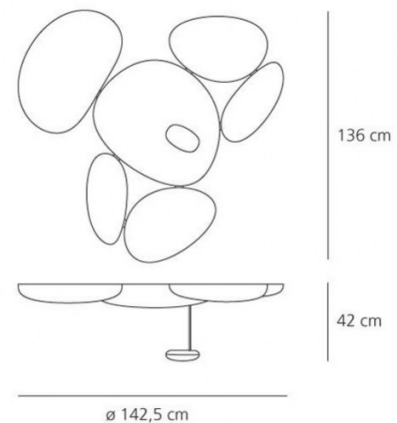

Artemide

Artemide Skydro LED Ceiling Light

LA8438-LED

SOURCE: <https://www.davidvillagelighting.co.uk/product/Artemide-Skydro-LED-Ceiling-Light/12792>

PRODUCT DESCRIPTION

Designer: Ross Lovegrove

Skydro LED by Artemide

Designed by Ross Lovegrove, Skydro is instantly recognisable as his design. The ceiling light is comprised of numerous mirrored pebbles, each reflecting light and the nuances of its surroundings. The light is cast from the protruding pebble and onto the larger ones that are 'sitting' on the ceiling. This modules are made of injection moulded thermoplastic and have a metal finish. Skydro is both a light and sculpture, interchanging depending on the use. The light is instantly noticeable even when not in use, as it absorbs energy from its surroundings.

PRODUCT SPECIFICATION

Light Source:	29W, 3000K, 1662lumens
IP Code:	20
Dimming:	Push to make/ switch dimming, dimmable using push to make switches. Please consult your electrician, additional wiring may be required on site.
Dimensions:	Ø 142.5 cm 42 cm height 136 cm width