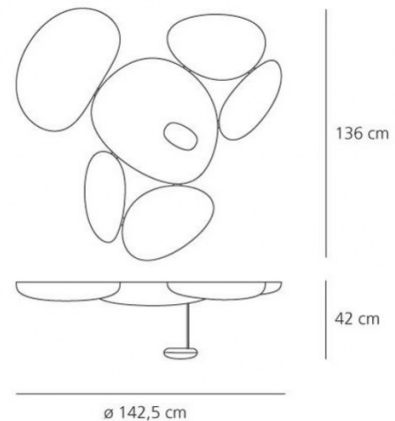

Artemide

Artemide Skydro LED Ceiling Light

LA8438-LED

SOURCE: <https://www.davidvillagelighting.co.uk/product/Artemide-Skydro-LED-Ceiling-Light/12792>

PRODUCT DESCRIPTION

Designer: Ross Lovegrove

Skydro LED by Artemide

Designed by Ross Lovegrove, Skydro is instantly recognisable as his design. The ceiling light is comprised of numerous mirrored pebbles, each reflecting light and the nuances of its surroundings. The light is cast from the protruding pebble and onto the larger ones that are 'sitting' on the ceiling. This modules are made of injection moulded thermoplastic and have a metal finish. Skydro is both a light and sculpture, interchanging depending on the use. The light is instantly noticeable even when not in use, as it absorbs energy from its surroundings.

PRODUCT SPECIFICATION

Light Source:	29W, 3000K, 1662lumens
IP Code:	20
Dimming:	Push to make/ switch dimming, dimmable using push to make switches. Please consult your electrician, additional wiring may be required on site.
Dimensions:	Ø 142.5 cm 42 cm height 136 cm width