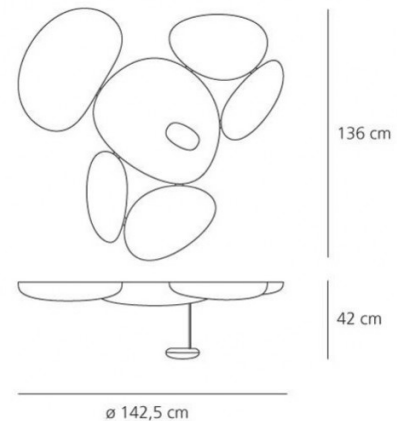

Artemide

Artemide Skydro LED Ceiling Light

LA8438-LED

SOURCE: <https://www.davidvillagelighting.co.uk/product/Artemide-Skydro-LED-Ceiling-Light/12792>

PRODUCT DESCRIPTION

Designer: Ross Lovegrove

Skydro LED by Artemide

Designed by Ross Lovegrove, Skydro is instantly recognisable as his design. The ceiling light is comprised of numerous mirrored pebbles, each reflecting light and the nuances of its surroundings. The light is cast from the protruding pebble and onto the larger ones that are 'sitting' on the ceiling. This modules are made of injection moulded thermoplastic and have a metal finish. Skydro is both a light and sculpture, interchanging depending on the use. The light is instantly noticeable even when not in use, as it absorbs energy from its surroundings.

PRODUCT SPECIFICATION

Light Source:	29W, 3000K, 1662lumens
IP Code:	20
Dimming:	Push to make/ switch dimming, dimmable using push to make switches. Please consult your electrician, additional wiring may be required on site.
Dimensions:	Ø 142.5 cm 42 cm height 136 cm width