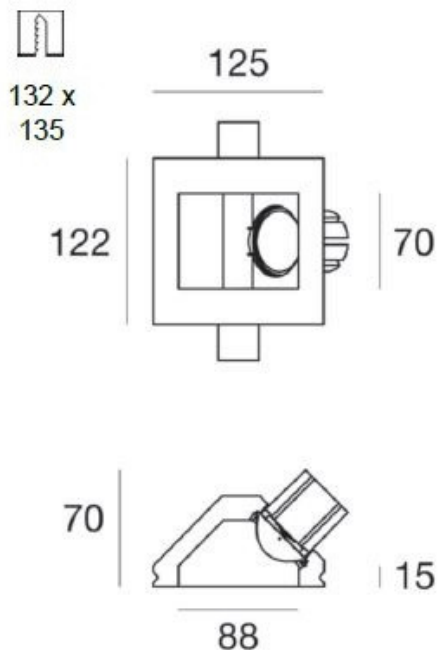

# Light Attack GYP-8 Plaster-in-LED 122mm x 125mm Ceiling

LA6107

SOURCE: <https://www.davidvillagelighting.co.uk/product/Light-Attack-GYP-8-Plaster-in-LED-122mm-x-125mm-Ceiling/12773>

## PRODUCT DESCRIPTION

GYP/8

The Light Attack GYP-8 Plaster-in-LED 122mm x 125mm ceiling light is plaster-in recessed mounted, asymmetrical optical system to wallwash.

Set back light source gives low glare effect.

## PRODUCT SPECIFICATION

**Light Source:** 7W, 3000K, 830 lumens

**Dimensions:** 12.5 cm width  
12.2 cm length  
7 cm depth  
8.8 cm opening

For all sales and technical enquiries, please contact:

+44 (0)114 263 4266