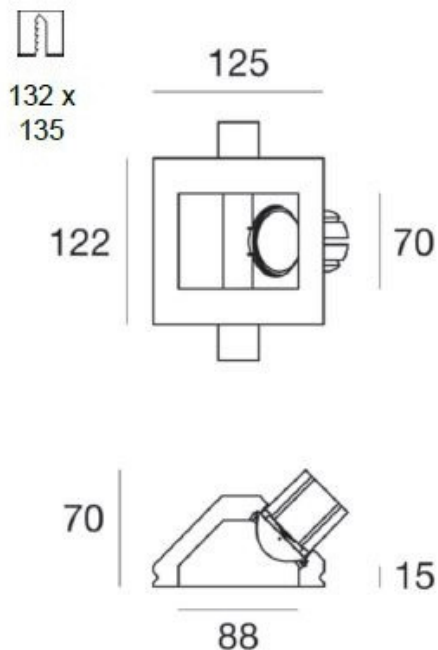

Light Attack GYP-8 Plaster-in-LED 122mm x 125mm Ceiling

LA6107

SOURCE: <https://www.davidvillagelighting.co.uk/product/Light-Attack-GYP-8-Plaster-in-LED-122mm-x-125mm-Ceiling/12773>

PRODUCT DESCRIPTION

GYP/8

The Light Attack GYP-8 Plaster-in-LED 122mm x 125mm ceiling light is plaster-in recessed mounted, asymmetrical optical system to wallwash.

Set back light source gives low glare effect.

Each light is supplied with its own 8watt mains dimmable driver, 200ma included in the price.

PRODUCT SPECIFICATION

Light Source: 7W, 3000K, 830 lumens

Dimensions: 12.5 cm width
12.2 cm length
7 cm depth
8.8 cm opening

For all sales and technical enquiries, please contact:

+44 (0)114 263 4266

info@davidvillagelighting.co.uk