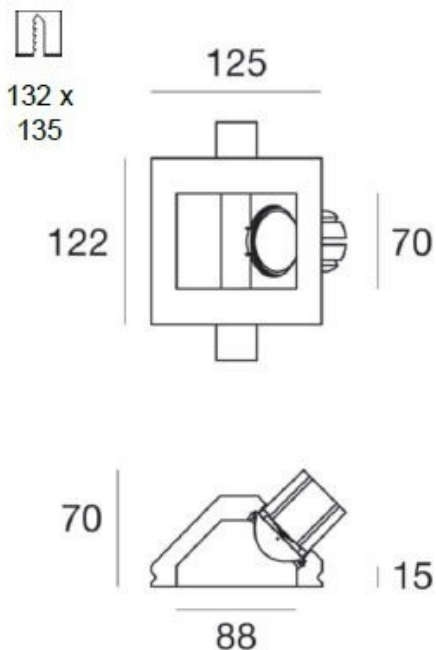

Light Attack GYP-8 Plaster-in-LED 122mm x 125mm Ceiling

LA6107

SOURCE: <https://www.davidvillagelighting.co.uk/product/Light-Attack-GYP-8-Plaster-in-LED-122mm-x-125mm-Ceiling/12773>

PRODUCT DESCRIPTION

GYP/8

The Light Attack GYP-8 Plaster-in-LED 122mm x 125mm ceiling light is plaster-in recessed mounted, asymmetrical optical system to wallwash.

Set back light source gives low glare effect.

Each light is supplied with its own 8watt mains dimmable driver, 200ma included in the price.

PRODUCT SPECIFICATION

Light Source: 7W, 3000K, 830 lumens

Dimensions: 12.5 cm width
12.2 cm length
7 cm depth
8.8 cm opening

For all sales and technical enquiries, please contact:

+44 (0)114 263 4266

info@davidvillagelighting.co.uk