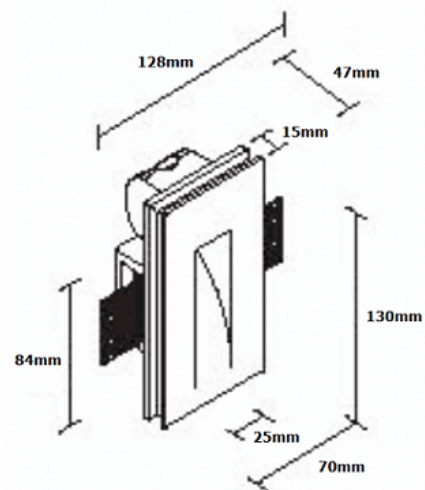

For all sales and technical enquiries, please contact:

+44 (0)114 263 4266

info@davidvillagelighting.co.uk

www.davidvillagelighting.co.uk