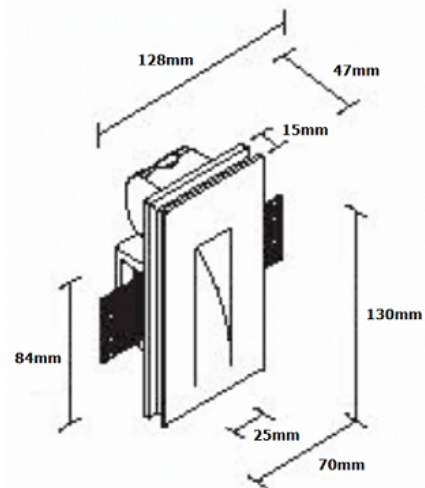

For all sales and technical enquiries, please contact:

+44 (0)114 263 4266

info@davidvillagelighting.co.uk

www.davidvillagelighting.co.uk