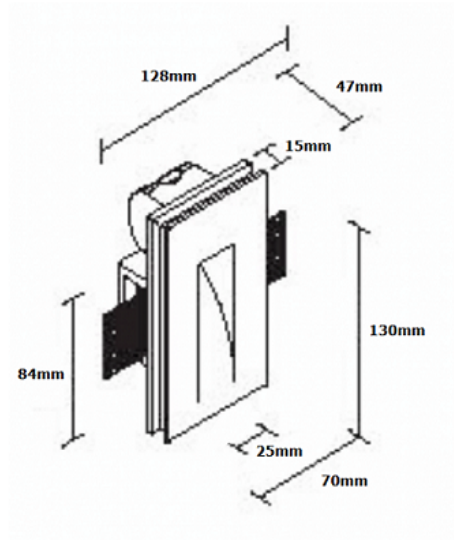

For all sales and technical enquiries, please contact:

+44 (0)114 263 4266

info@davidvillagelighting.co.uk

www.davidvillagelighting.co.uk