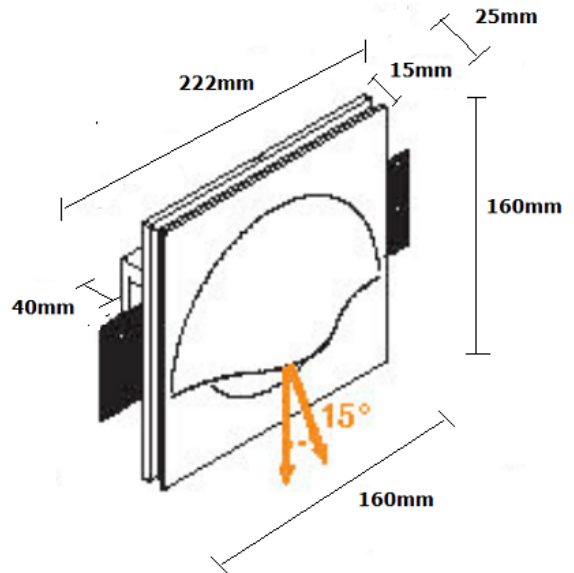

For all sales and technical enquiries, please contact:

+44 (0)114 263 4266

info@davidvillagelighting.co.uk

www.davidvillagelighting.co.uk