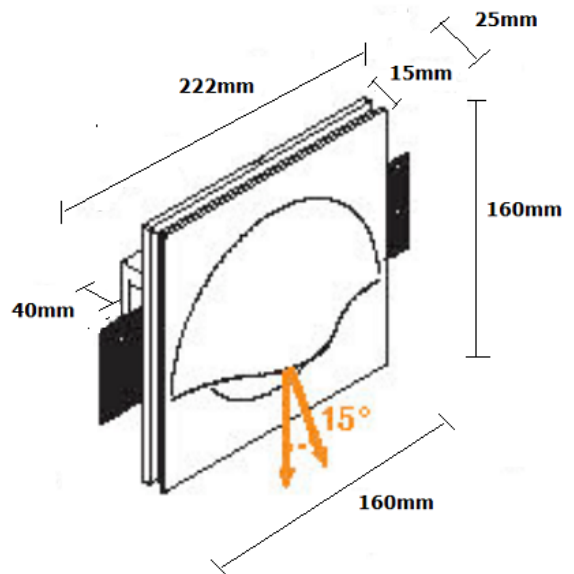

For all sales and technical enquiries, please contact:

+44 (0)114 263 4266

info@davidvillagelighting.co.uk

www.davidvillagelighting.co.uk