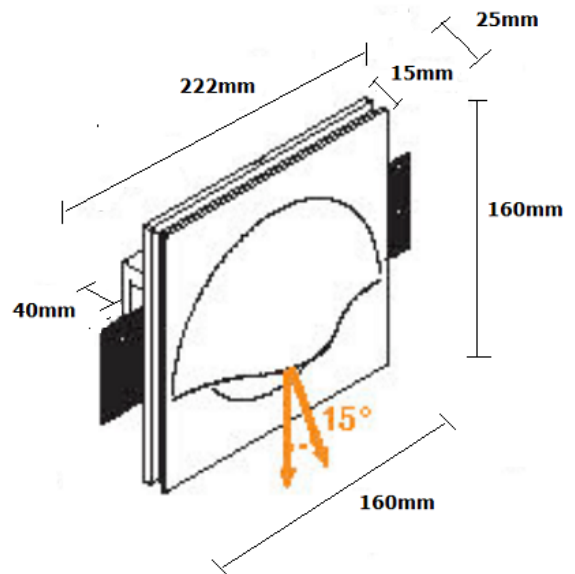

For all sales and technical enquiries, please contact:

+44 (0)114 263 4266

info@davidvillagelighting.co.uk

www.davidvillagelighting.co.uk