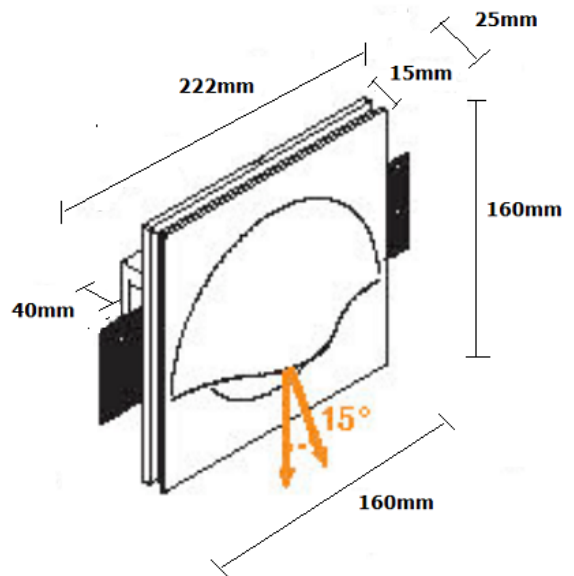

For all sales and technical enquiries, please contact:

+44 (0)114 263 4266

info@davidvillagelighting.co.uk

www.davidvillagelighting.co.uk