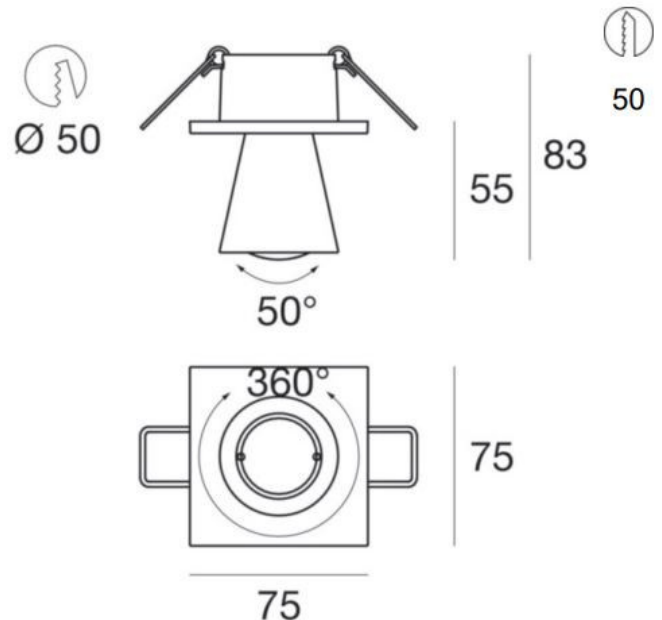

For all sales and technical enquiries, please contact:

+44 (0)114 263 4266

info@davidvillagelighting.co.uk

www.davidvillagelighting.co.uk