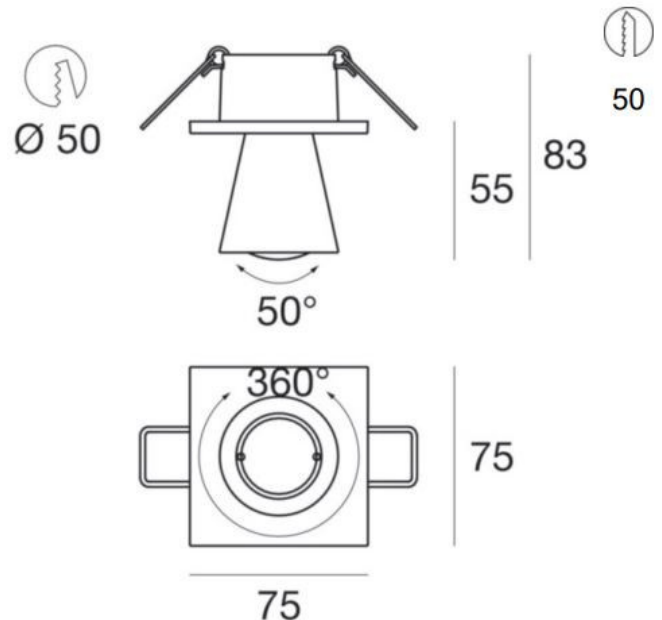

## PRODUCT DESCRIPTION

The Light Attack Conic LED Semi-Recessed Spotlight, painted aluminium frame in white and black finish. Pressed glass diffuser in satin white finish.

Supplied with on/off driver 500ma