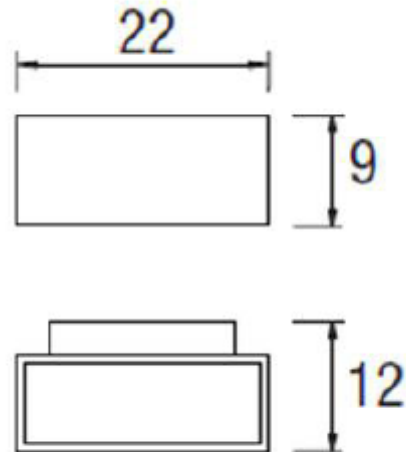

For all sales and technical enquiries, please contact:

+44 (0)114 263 4266

info@davidvillagelighting.co.uk

www.davidvillagelighting.co.uk