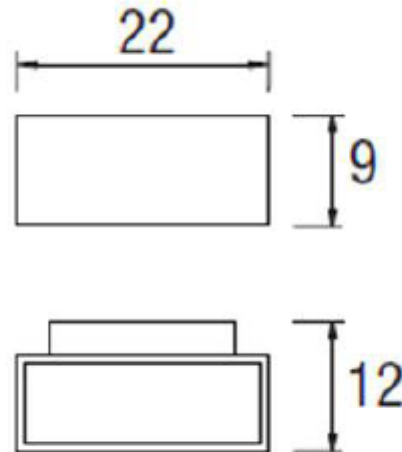

Dual Emission, up and down light.

Integral driver

PRODUCT SPECIFICATION

Light Source: 17.5W, 3000K, 1494lumens

IP Code: 65

Dimming: Non Dimmable

Dimensions: Length: 22cm
Width: 12cm
Height: < 9cm

For all sales and technical enquiries, please contact: