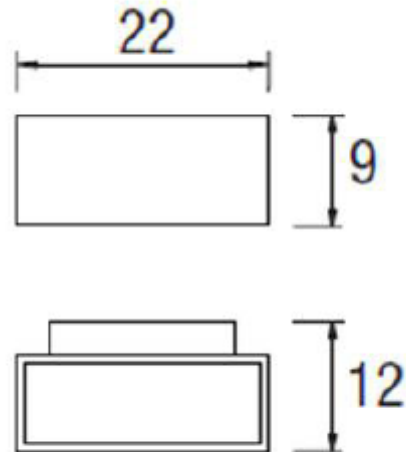

Dual Emission, up and down light.

Integral driver

PRODUCT SPECIFICATION

Light Source: 17.5W, 3000K, 1494lumens

IP Code: 65

Dimming: Non Dimmable

Dimensions: Length: 22cm
Width: 12cm
Height: < 9cm

For all sales and technical enquiries, please contact: