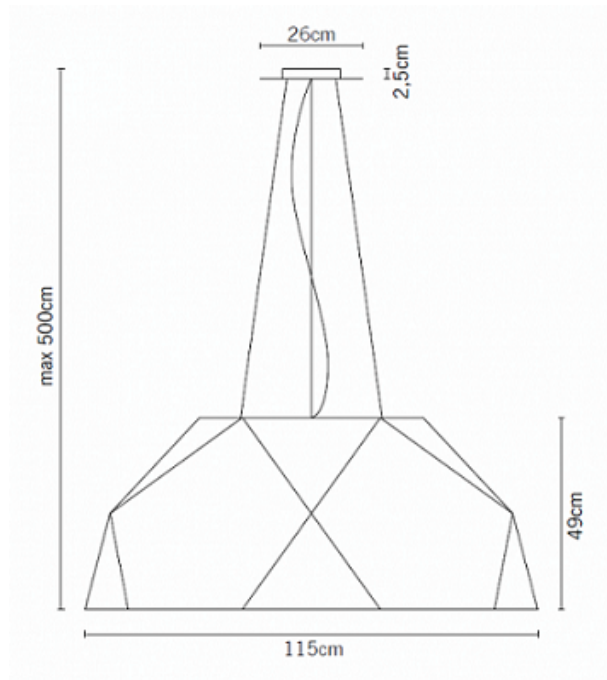

CL1506

Centrelight Creeo 115cmØ Suspension

SOURCE: <https://www.davidvillagelighting.co.uk/product/Centrelight-Creeo-115cm-Suspension/12724>

PRODUCT DESCRIPTION

Centrelight Creeo suspension light, 115cm in diameter. Shade available in matt white or natural wood foil. Lower diffuser in opaline polymethylmethacrylate (PMMA).

Lamp: 10x 22w E27 fluorescent

This light is also available in a smaller size (57.2cmØ), please see CL1505 and contact us for more information on this product.

Image not found or type unknown

PRODUCT SPECIFICATION