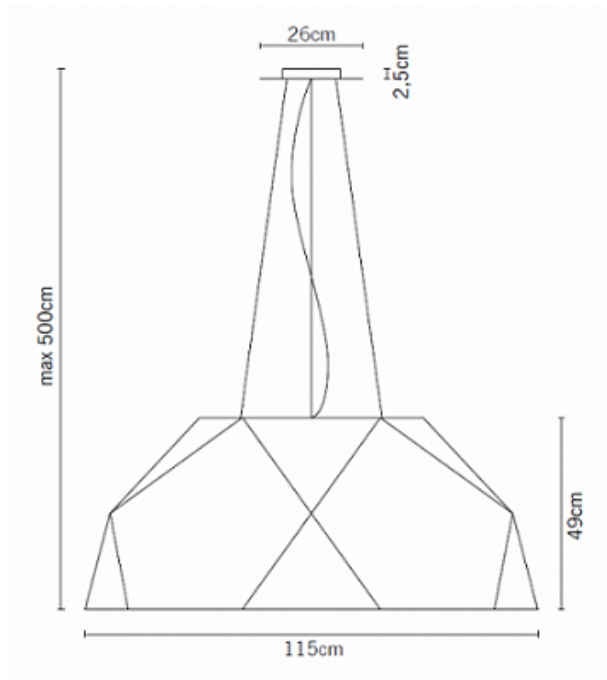

PRODUCT SPECIFICATION

For all sales and technical enquiries, please contact:

+44 (0)114 263 4266

info@davidvillagelighting.co.uk

www.davidvillagelighting.co.uk