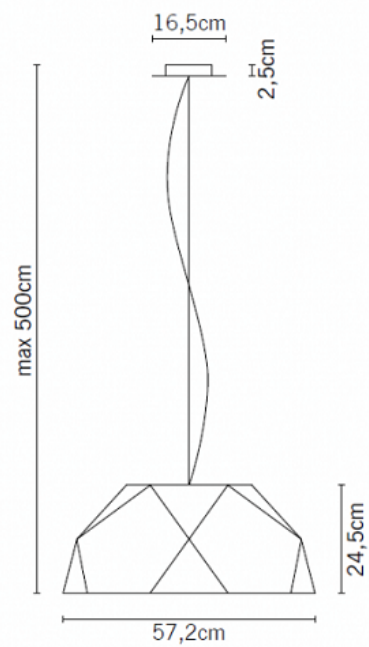

CL1505

Centrelight Creeo 57.2cmØ Suspension

SOURCE: <https://www.davidvillagelighting.co.uk/product/Centrelight-Creeo-572cm-Suspension/12723>

PRODUCT DESCRIPTION

Centrelight Creeo suspension light, 57.2cm in diameter. Shade available in matt white or natural wood foil. Lower diffuser in opaline polymethylmethacrylate (PMMA).

Lamp: 5x 18w E27 fluorescent

This light is also available in a larger size (115cmØ), please see CL1506 and contact us for more information on this product.

Image not found or type unknown

PRODUCT SPECIFICATION