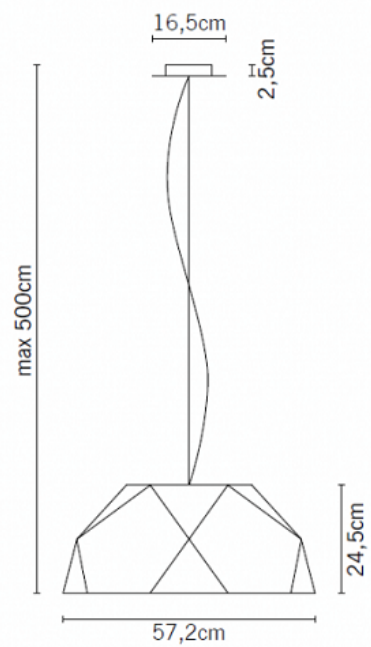

# Centrelight Creeo 57.2cmØ Suspension

SOURCE: <https://www.davidvillagelighting.co.uk/product/Centrelight-Creeo-572cm-Suspension/12723>

## PRODUCT DESCRIPTION

Centrelight Creeo suspension light, 57.2cm in diameter. Shade available in matt white or natural wood foil. Lower diffuser in opaline polymethylmethacrylate (PMMA).

Lamp: 5x 18w E27 fluorescent

This light is also available in a larger size (115cmØ), please see CL1506 and contact us for more information on this product.

Image not found or type unknown