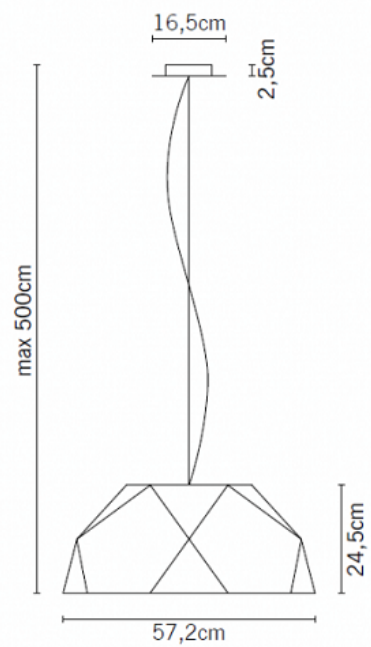

CL1505

Centrelight Creeo 57.2cmØ Suspension

SOURCE: <https://www.davidvillagelighting.co.uk/product/Centrelight-Creeo-572cm-Suspension/12723>

PRODUCT DESCRIPTION

Centrelight Creeo suspension light, 57.2cm in diameter. Shade available in matt white or natural wood foil. Lower diffuser in opaline polymethylmethacrylate (PMMA).

Lamp: 5x 18w E27 fluorescent

This light is also available in a larger size (115cmØ), please see CL1506 and contact us for more information on this product.

Image not found or type unknown

PRODUCT SPECIFICATION