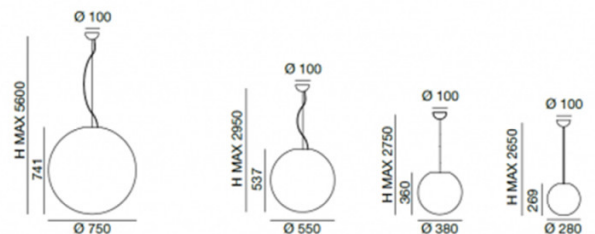

## PRODUCT DESCRIPTION

Centrelight LLDPE Globes Suspension lights, structure in linear low density polyethylene (LLDPE). Available in the following sizes:

- 280mmØ
- 380mmØ
- 550mmØ
- 740mmØ

Lamps:

- **280mmØ** - 1x max 30W E27
- **380mmØ** - 1x max 46W E27
- **550mmØ** - 1x max 46W E27
- **740mmØ** - 1 x max 57W E27

Also available with **RGB lighting** kits and remote controls, and as an IP65 rated version, please contact us for more information.

Contract supply.

**Diffuser diameter:** 280mm/380mm/550mm/740mm

**Diffuser height:** 269mm/360mm/537mm/741mm

**Cable length (280mm/380mm/550mm):** 2.5m

**Cable length (750mm):** 5m

**Ceiling rose diameter:** 100mm

Please contact us for more information about these products.

## PRODUCT SPECIFICATION

IP Code: 20

Cable length 5m

Cable length 2.5m

**For all sales and technical enquiries, please contact:**

+44 (0)114 263 4266

[info@davidvillagelighting.co.uk](mailto:info@davidvillagelighting.co.uk)